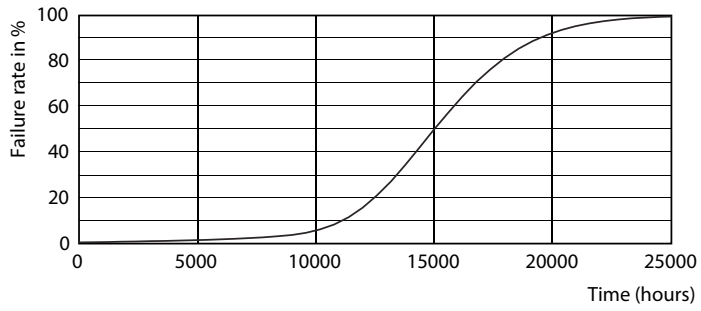

Product data

General Information	
Cap base	GU10 [GU10]
Nominal lifetime (nom.)	15000 h
Switching cycle	50000X
Technical type	4.6-50W
Light Technical	
Colour Code	827 [CCT of 2700K]
Technical Beam Angle (Nom)	36 °
Lamp Luminous Flux 25°C EL (Nom)	395 lm
Lamp Luminous Flux (Nom)	395 lm
Luminous intensity (nom.)	700 cd
Colour Designation	Warm white (WW)
Rated beam angle	36 °
Colour Temperature, horizontal (Nom)	2700 K
Lamp Luminous Efficacy EM (Nom)	85.90 lm/W
Colour consistency	<6
Colour Rendering Index,horiz (Nom)	80
LLMF at end of nominal lifetime (nom.)	70 %
Operating and Electrical	
Input frequency	50 to 60 Hz
Technical Lamp Power (Nom)	4.6 W

Product	D	C
Essential LED 4.6-50W GU10 827 36D	50 mm	54 mm

Photometric data

Essential Ledspot MV 50W 827 36D 1BC/6

Classic LEDspotMV

Lifetime

CLA LEDspotMV 50W GU10 827 36D ND

CLA LEDspotMV 50W GU10 827 36D ND