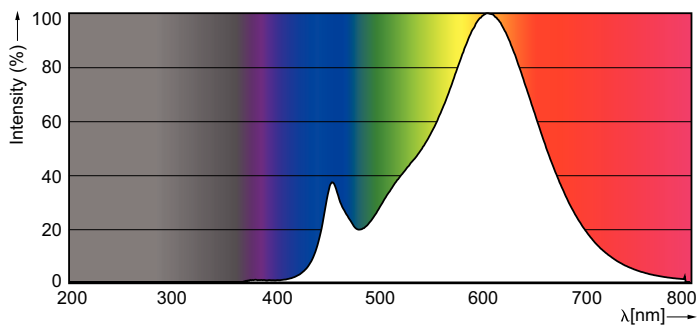

Photometric data

Essential Ledspot MV 50W 827 36D 1BC/6