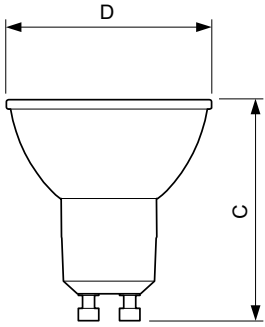

Product data

General Information	
Cap base	GU10 [GU10]
Nominal lifetime (nom.)	15000 h
Switching cycle	50000X
Technical type	4.6-50W
Light Technical	
Colour Code	827 [CCT of 2700K]
Technical Beam Angle (Nom)	36 °
Lamp Luminous Flux 25°C EL (Nom)	395 lm
Lamp Luminous Flux (Nom)	395 lm
Luminous intensity (nom.)	700 cd
Colour Designation	Warm white (WW)
Rated beam angle	36 °
Colour Temperature, horizontal (Nom)	2700 K
Lamp Luminous Efficacy EM (Nom)	85.90 lm/W
Colour consistency	<6
Colour Rendering Index,horiz (Nom)	80
LLMF at end of nominal lifetime (nom.)	70 %
Operating and Electrical	
Input frequency	50 to 60 Hz
Technical Lamp Power (Nom)	4.6 W

Classic LEDspotMV

Numerator – quantity per pack	1
Numerator – packs per outer box	10
Material no. (12NC)	929001215208

Net weight (piece)	0.038 kg
--------------------	----------

Dimensional drawing

LEDClassic 50W GU10 WW 230V 36D ND 1BC/6