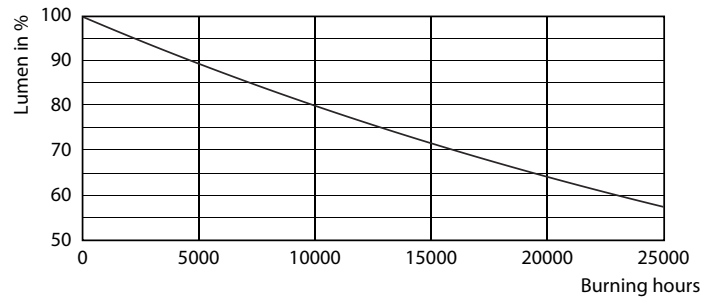

Product data

General Information	
Cap base	GU10 [GU10]
Nominal lifetime (nom.)	15000 h
Switching cycle	50000X
Technical type	4.6-50W
Light Technical	
Colour Code	827 [CCT of 2700K]
Technical Beam Angle (Nom)	36 °
Lamp Luminous Flux 25°C EL (Nom)	395 lm
Lamp Luminous Flux (Nom)	395 lm
Luminous intensity (nom.)	700 cd
Colour Designation	Warm white (WW)
Rated beam angle	36 °
Colour Temperature, horizontal (Nom)	2700 K
Lamp Luminous Efficacy EM (Nom)	85.90 lm/W
Colour consistency	<6
Colour Rendering Index,horiz (Nom)	80
LLMF at end of nominal lifetime (nom.)	70 %
Operating and Electrical	
Input frequency	50 to 60 Hz
Technical Lamp Power (Nom)	4.6 W

Lamp current (nom.)	39 mA
Wattage equivalent	50 W
Starting time (nom.)	0.5 s
Warm-up time to 60% light (nom.)	0.5 s
Power factor (nom.)	0.5
Voltage (nom.)	220-240 V
Temperature	
T-Case maximum (nom.)	78 °C
Controls and Dimming	
Dimmable	No
Approval and Application	
Suitable for accent lighting	Yes
Energy efficiency label (EEL)	A+
Energy Consumption kWh/1000 h	5 kWh
Product Data	
Full product code	871869670059400
Order product name	Essential LED 4.6-50W GU10 827 36D
EAN/UPC – product	8718696700594
Order code	929001215208

Product	D	C
Essential LED 4.6-50W GU10 827 36D	50 mm	54 mm

Photometric data

Essential Ledspot MV 50W 827 36D 1BC/6

Classic LEDspotMV

Lifetime

CLA LEDspotMV 50W GU10 827 36D ND

CLA LEDspotMV 50W GU10 827 36D ND