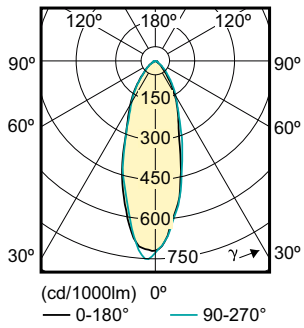

Product data

General Information	
Cap base	GU10 [GU10]
Nominal lifetime (nom.)	15000 h
Switching cycle	50000X
Technical type	4.6-50W
Light Technical	
Colour Code	827 [CCT of 2700K]
Technical Beam Angle (Nom)	36 °
Lamp Luminous Flux 25°C EL (Nom)	395 lm
Lamp Luminous Flux (Nom)	395 lm
Luminous intensity (nom.)	700 cd
Colour Designation	Warm white (WW)
Rated beam angle	36 °
Colour Temperature, horizontal (Nom)	2700 K
Lamp Luminous Efficacy EM (Nom)	85.90 lm/W
Colour consistency	<6
Colour Rendering Index,horiz (Nom)	80
LLMF at end of nominal lifetime (nom.)	70 %
Operating and Electrical	
Input frequency	50 to 60 Hz
Technical Lamp Power (Nom)	4.6 W

Lamp current (nom.)	39 mA
Wattage equivalent	50 W
Starting time (nom.)	0.5 s
Warm-up time to 60% light (nom.)	0.5 s
Power factor (nom.)	0.5
Voltage (nom.)	220-240 V
Temperature	
T-Case maximum (nom.)	78 °C
Controls and Dimming	
Dimmable	No
Approval and Application	
Suitable for accent lighting	Yes
Energy efficiency label (EEL)	A+
Energy Consumption kWh/1000 h	5 kWh
Product Data	
Full product code	871869670059400
Order product name	Essential LED 4.6-50W GU10 827 36D
EAN/UPC – product	8718696700594
Order code	929001215208

Classic LEDspotMV

Numerator – quantity per pack	1
Numerator – packs per outer box	10
Material no. (12NC)	929001215208

Net weight (piece)	0.038 kg
--------------------	----------

Dimensional drawing

LEDClassic 50W GU10 WW 230V 36D ND 1BC/6

Product	D	C
Essential LED 4.6-50W GU10 827 36D	50 mm	54 mm

Photometric data

Essential Ledspot MV 50W 827 36D 1BC/6

Classic LEDspotMV

Lifetime

CLA LEDspotMV 50W GU10 827 36D ND

CLA LEDspotMV 50W GU10 827 36D ND