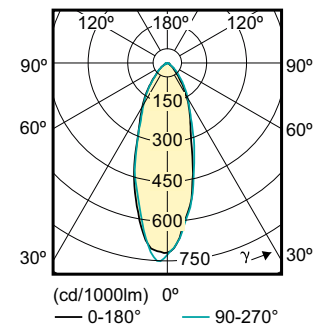

Product data

General Information		Temperature	
Cap-Base	GU10 [GU10]	Lamp Current (Nom)	39 mA
EU RoHS compliant	Yes	Wattage Equivalent	50 W
Nominal Lifetime (Nom)	15000 h	Starting Time (Nom)	0.5 s
Switching Cycle	50000X	Warm Up Time to 60% Light (Nom)	0.5 s
Technical Type	4.6-50W	Power Factor (Nom)	0.5
		Voltage (Nom)	220-240 V
Light Technical		Controls and Dimming	
Color Code	827 [CCT of 2700K]	Dimmable	No
Beam Angle (Nom)	36°		
Luminous Flux (Nom)	395 lm	Approval and Application	
Luminous Intensity (Nom)	700 cd	Energy Efficiency Label (EEL)	A+
Color Designation	Warm White (WW)	Suitable For Accent Lighting	Yes
Correlated Color Temperature (Nom)	2700 K	Energy Consumption kWh/1000 h	5 kWh
Luminous Efficacy (rated) (Nom)	85.90 lm/W		
Color Consistency	<6	Product Data	
Color Rendering Index (Nom)	80	Full product code	871869670059400
LLMF At End Of Nominal Lifetime (Nom)	70 %	Order product name	Essential LED 4.6-50W GU10 827 36D
Operating and Electrical		EAN/UPC - Product	8718696700594
Input Frequency	50 to 60 Hz		
Power (Nom)	4.6 W		

Classic LEDspotMV

Order code	929001215208
Numerator - Quantity Per Pack	1
Numerator - Packs per outer box	10
Material Nr. (12NC)	929001215208

Net Weight (Piece)	0.038 kg
--------------------	----------

Dimensional drawing

LEDClassic 50W GU10 WW 230V 36D ND 1BC/6

Product	D	C
Essential LED 4.6-50W GU10 827 36D	50 mm	54 mm

Photometric data

Essential LedspotMV 51 1800lm 827 36D Page 10

LEDspotMV GU10 MR16 827

LED Lamps, CorePro LEDspotMV 4.6-50W GU10 PAR16 827 355lm 36D