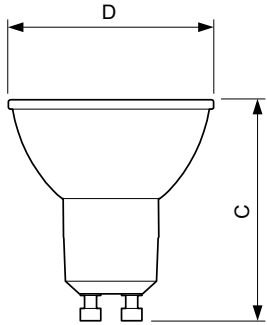

Product data

General Information		Temperature	
Cap-Base	GU10 [GU10]	Lamp Current (Nom)	39 mA
EU RoHS compliant	Yes	Wattage Equivalent	50 W
Nominal Lifetime (Nom)	15000 h	Starting Time (Nom)	0.5 s
Switching Cycle	50000X	Warm Up Time to 60% Light (Nom)	0.5 s
Technical Type	4.6-50W	Power Factor (Nom)	0.5
		Voltage (Nom)	220-240 V
Light Technical		Controls and Dimming	
Color Code	827 [CCT of 2700K]	Dimmable	No
Beam Angle (Nom)	36°		
Luminous Flux (Nom)	395 lm	Approval and Application	
Luminous Intensity (Nom)	700 cd	Energy Efficiency Label (EEL)	A+
Color Designation	Warm White (WW)	Suitable For Accent Lighting	Yes
Correlated Color Temperature (Nom)	2700 K	Energy Consumption kWh/1000 h	5 kWh
Luminous Efficacy (rated) (Nom)	85.90 lm/W		
Color Consistency	<6	Product Data	
Color Rendering Index (Nom)	80	Full product code	871869670059400
LLMF At End Of Nominal Lifetime (Nom)	70 %	Order product name	Essential LED 4.6-50W GU10 827 36D
Operating and Electrical		EAN/UPC - Product	8718696700594
Input Frequency	50 to 60 Hz		
Power (Nom)	4.6 W		

Classic LEDspotMV

Order code	929001215208
Numerator - Quantity Per Pack	1
Numerator - Packs per outer box	10
Material Nr. (12NC)	929001215208

Net Weight (Piece)	0.038 kg
--------------------	----------

Dimensional drawing