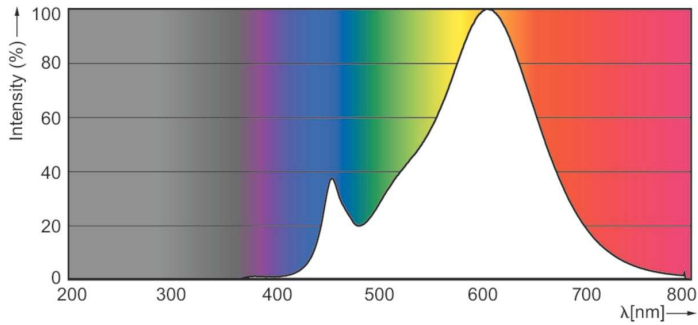

Photometric data

Essential LedspotMV 51 1800lm 827 36D Page 10

LEDspotMV GU10 MR16 827

LED Lamps, CorePro LEDspotMV 4.6-50W GU10 PAR16 827 355lm 36D