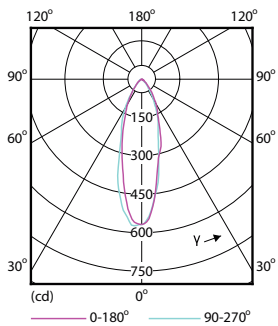

CorePro LEDspotMV 35W GU10 830 36D CLA