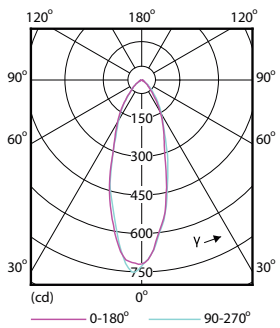

CorePro LEDspotMV 50W GU10 830 36D CLA