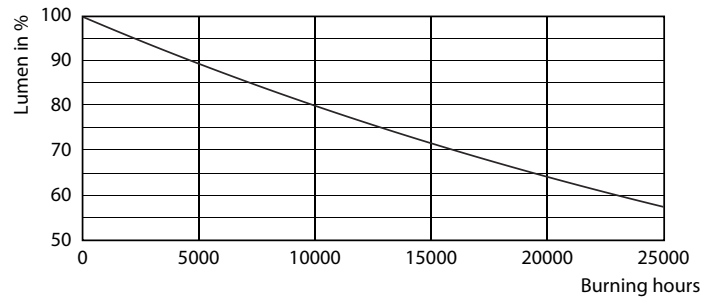

Product data

General Information	
Cap base	GU10 [GU10]
Nominal lifetime (nom.)	15000 h
Switching cycle	50000X
Technical type	4.6-50W
Light Technical	
Colour Code	830 [CCT of 3000K]
Technical Beam Angle (Nom)	36 °
Lamp Luminous Flux 25°C EL (Nom)	410 lm
Lamp Luminous Flux (Nom)	410 lm
Luminous intensity (nom.)	740 cd
Colour Designation	White (WH)
Rated beam angle	36 °
Colour Temperature, horizontal (Nom)	3000 K
Lamp Luminous Efficacy EM (Nom)	89.10 lm/W
Colour consistency	<6
Colour Rendering Index,horiz (Nom)	80
LLMF at end of nominal lifetime (nom.)	70 %
Operating and Electrical	
Input frequency	50 to 60 Hz
Technical Lamp Power (Nom)	4.6 W

Lamp current (nom.)	39 mA
Wattage equivalent	50 W
Starting time (nom.)	0.5 s
Warm-up time to 60% light (nom.)	0.5 s
Power factor (nom.)	0.5
Voltage (nom.)	220-240 V
Temperature	
T-Case maximum (nom.)	85 °C
Controls and Dimming	
Dimmable	No
Approval and Application	
Suitable for accent lighting	Yes
Energy efficiency label (EEL)	A+
Energy Consumption kWh/1000 h	5 kWh
Product Data	
Full product code	871869671342600
Order product name	Essential LED 4.6-50W GU10 830 36D
EAN/UPC – product	8718696713426
Order code	929001218108

Product	D	C
Essential LED 4.6-50W GU10 830 36D	50 mm	54 mm

Photometric data

Standard Reference 83 Page 17

CorePro LEDspotMV 50W GU10 830 36D CLA

Classic LEDspotMV

Lifetime

CLA LEDspotMV 50W GU10 827 36D ND

CLA LEDspotMV 50W GU10 827 36D ND