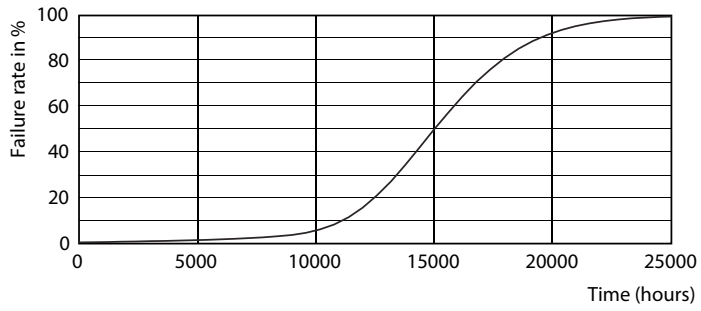

Product data

General Information	
Cap base	GU10 [GU10]
Nominal lifetime (nom.)	15000 h
Switching cycle	50000X
Technical type	4.6-50W
Light Technical	
Colour Code	830 [CCT of 3000K]
Technical Beam Angle (Nom)	36 °
Lamp Luminous Flux 25°C EL (Nom)	410 lm
Lamp Luminous Flux (Nom)	410 lm
Luminous intensity (nom.)	740 cd
Colour Designation	White (WH)
Rated beam angle	36 °
Colour Temperature, horizontal (Nom)	3000 K
Lamp Luminous Efficacy EM (Nom)	89.10 lm/W
Colour consistency	<6
Colour Rendering Index,horiz (Nom)	80
LLMF at end of nominal lifetime (nom.)	70 %
Operating and Electrical	
Input frequency	50 to 60 Hz
Technical Lamp Power (Nom)	4.6 W

Product	D	C
Essential LED 4.6-50W GU10 830 36D	50 mm	54 mm

Photometric data

Standard Reference 83 Page 17

CorePro LEDspotMV 50W GU10 830 36D CLA

Classic LEDspotMV

Lifetime

CLA LEDspotMV 50W GU10 827 36D ND

CLA LEDspotMV 50W GU10 827 36D ND