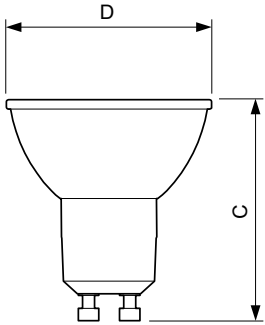

Product data

General Information	
Cap base	GU10 [GU10]
Nominal lifetime (nom.)	15000 h
Switching cycle	50000X
Technical type	4.6-50W
Light Technical	
Colour Code	830 [CCT of 3000K]
Technical Beam Angle (Nom)	36 °
Lamp Luminous Flux 25°C EL (Nom)	410 lm
Lamp Luminous Flux (Nom)	410 lm
Luminous intensity (nom.)	740 cd
Colour Designation	White (WH)
Rated beam angle	36 °
Colour Temperature, horizontal (Nom)	3000 K
Lamp Luminous Efficacy EM (Nom)	89.10 lm/W
Colour consistency	<6
Colour Rendering Index,horiz (Nom)	80
LLMF at end of nominal lifetime (nom.)	70 %
Operating and Electrical	
Input frequency	50 to 60 Hz
Technical Lamp Power (Nom)	4.6 W

Classic LEDspotMV

Numerator – quantity per pack	1
Numerator – packs per outer box	10
Material no. (12NC)	929001218108

Net weight (piece)	0.038 kg
--------------------	----------

Dimensional drawing

GU10 230V 4W-35W 260lm 100D 2700K GU10ND