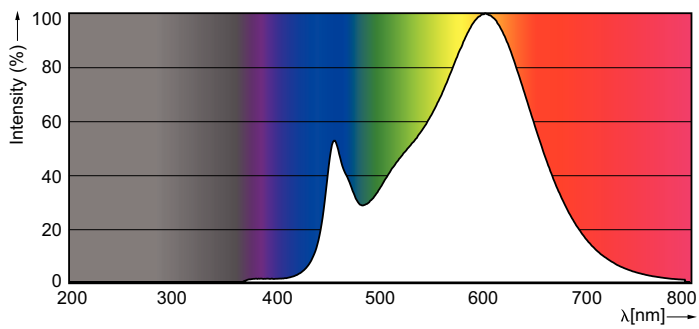

Photometric data

Standard Reference 83 Page 17