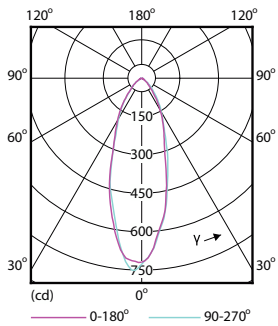

Product data

General Information		Power Consumption	
Cap-Base	GU10	Power Consumption	4.6 W
Nominal lifetime	15,000 hour(s)	Lamp Current (Nom)	39 mA
Switching Cycle	50,000	Wattage Equivalent	50 W
Lighting Technology	LED	Starting Time (Nom)	0.5 s
EU RoHS compliant	Yes	Warm-up time to 60% light	0.5 s
		Power Factor (Fraction)	0.5
		Voltage (Nom)	220-240 V
Light Technical		Temperature	
Color Code	830 [CCT of 3000K]	T-Case Maximum (Nom)	85 °C
Beam Angle (Nom)	36 degree(s)		
Luminous Flux	410 lm	Controls and Dimming	
Luminous Intensity (Nom)	740 cd	Dimmable	No
Color Designation	White (WH)		
Correlated Color Temperature (Nom)	3000 K	Mechanical and Housing	
Luminous Efficacy (rated) (Nom)	89.10 lm/W	Bulb Shape	PAR16
Color Consistency	<6		
Color rendering index (CRI)	80	Approval and Application	
LLMF At End Of Nominal Lifetime (Nom)	70 %	Suitable For Accent Lighting	Yes
		Energy Consumption kWh/1000 h	5 kWh
Operating and Electrical			
Line Frequency	50 to 60 Hz		
Input Frequency	50 to 60 Hz		

Photometric data

Spectral Power Distribution Colour - Essential LED 4.6-50W GU10 830 36D

Accent Lighting Spots - Essential LED 4.6-50W GU10 830 36D

Light Distribution Diagram - Essential LED 4.6-50W GU10 830 36D