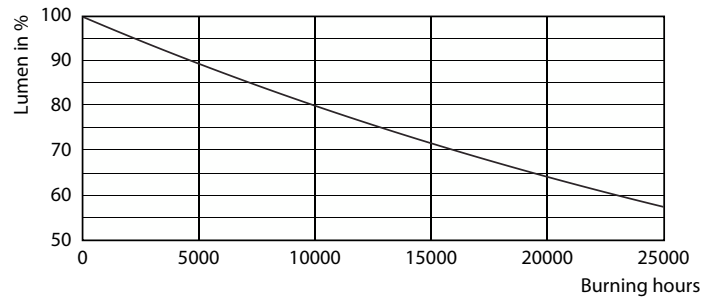

Product data

General Information		Power Consumption	
Cap-Base	GU10	Power Consumption	4.6 W
Nominal lifetime	15,000 hour(s)	Lamp Current (Nom)	39 mA
Switching Cycle	50,000	Wattage Equivalent	50 W
Lighting Technology	LED	Starting Time (Nom)	0.5 s
EU RoHS compliant	Yes	Warm-up time to 60% light	0.5 s
		Power Factor (Fraction)	0.5
		Voltage (Nom)	220-240 V
Light Technical		Temperature	
Color Code	830 [CCT of 3000K]	T-Case Maximum (Nom)	85 °C
Beam Angle (Nom)	36 degree(s)		
Luminous Flux	410 lm	Controls and Dimming	
Luminous Intensity (Nom)	740 cd	Dimmable	No
Color Designation	White (WH)		
Correlated Color Temperature (Nom)	3000 K	Mechanical and Housing	
Luminous Efficacy (rated) (Nom)	89.10 lm/W	Bulb Shape	PAR16
Color Consistency	<6		
Color rendering index (CRI)	80	Approval and Application	
LLMF At End Of Nominal Lifetime (Nom)	70 %	Suitable For Accent Lighting	Yes
		Energy Consumption kWh/1000 h	5 kWh
Operating and Electrical			
Line Frequency	50 to 60 Hz		
Input Frequency	50 to 60 Hz		

Photometric data

Spectral Power Distribution Colour - Essential LED 4.6-50W GU10 830 36D

Accent Lighting Spots - Essential LED 4.6-50W GU10 830 36D

Light Distribution Diagram - Essential LED 4.6-50W GU10 830 36D

Classic LEDspotMV

Lifetime

Life Expectancy Diagram - Essential LED 4.6-50W GU10 830 36D

Lumen Maintenance Diagram - Essential LED 4.6-50W GU10 830 36D