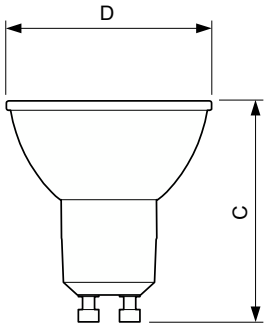

Classic LEDspotMV

Product Data

Order product name	Essential LED 4.6-50W GU10 830 36D
Full product name	Essential LED 4.6-50W GU10 830 36D
Full product code	871869671342600
Order code	929001218108
Material Nr. (12NC)	929001218108

Numerator - Quantity Per Pack	1
EAN/UPC - Product/Case	8718696713426
Numerator - Packs per outer box	10
EAN/UPC - Case	8718696713433

Dimensional drawing

Product	D	C
Essential LED 4.6-50W GU10 830 36D	50 mm	54 mm