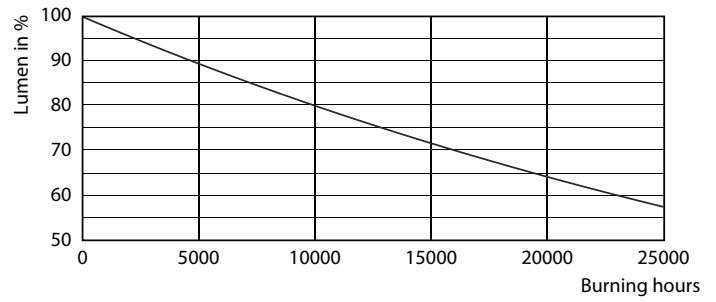

Product data

General Information		Power Consumption	
Cap-Base	GU10	Power Consumption	4.6 W
Nominal lifetime	15,000 hour(s)	Lamp Current (Nom)	39 mA
Switching Cycle	50,000	Wattage Equivalent	50 W
Lighting Technology	LED	Starting Time (Nom)	0.5 s
EU RoHS compliant	Yes	Warm-up time to 60% light	0.5 s
		Power Factor (Fraction)	0.5
		Voltage (Nom)	220-240 V
Light Technical		Temperature	
Color Code	830 [CCT of 3000K]	T-Case Maximum (Nom)	85 °C
Beam Angle (Nom)	36 degree(s)		
Luminous Flux	410 lm	Controls and Dimming	
Luminous Intensity (Nom)	740 cd	Dimmable	No
Color Designation	White (WH)		
Correlated Color Temperature (Nom)	3000 K	Mechanical and Housing	
Luminous Efficacy (rated) (Nom)	89.10 lm/W	Bulb Shape	PAR16
Color Consistency	<6		
Color rendering index (CRI)	80	Approval and Application	
LLMF At End Of Nominal Lifetime (Nom)	70 %	Suitable For Accent Lighting	Yes
		Energy Consumption kWh/1000 h	5 kWh
Operating and Electrical			
Line Frequency	50 to 60 Hz		
Input Frequency	50 to 60 Hz		

Photometric data

Spectral Power Distribution Colour - Essential LED 4.6-50W GU10 830 36D

Accent Lighting Spots - Essential LED 4.6-50W GU10 830 36D

Light Distribution Diagram - Essential LED 4.6-50W GU10 830 36D

Classic LEDspotMV

Lifetime

Life Expectancy Diagram - Essential LED 4.6-50W GU10 830 36D

Lumen Maintenance Diagram - Essential LED 4.6-50W GU10 830 36D