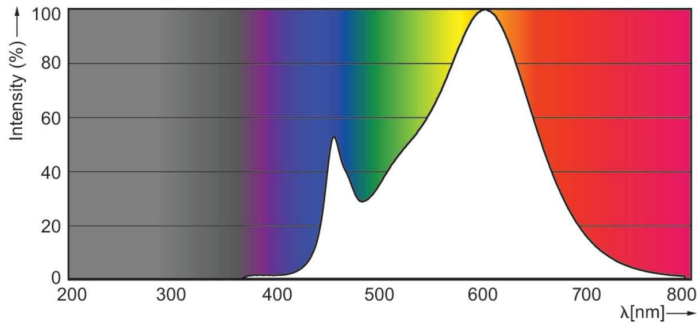

Product data

General Information		Power Consumption	
Cap-Base	GU10	Power Consumption	4.6 W
Nominal lifetime	15,000 hour(s)	Lamp Current (Nom)	39 mA
Switching Cycle	50,000	Wattage Equivalent	50 W
Lighting Technology	LED	Starting Time (Nom)	0.5 s
EU RoHS compliant	Yes	Warm-up time to 60% light	0.5 s
		Power Factor (Fraction)	0.5
		Voltage (Nom)	220-240 V
Light Technical		Temperature	
Color Code	830 [CCT of 3000K]	T-Case Maximum (Nom)	85 °C
Beam Angle (Nom)	36 degree(s)		
Luminous Flux	410 lm	Controls and Dimming	
Luminous Intensity (Nom)	740 cd	Dimmable	No
Color Designation	White (WH)		
Correlated Color Temperature (Nom)	3000 K	Mechanical and Housing	
Luminous Efficacy (rated) (Nom)	89.10 lm/W	Bulb Shape	PAR16
Color Consistency	<6		
Color rendering index (CRI)	80	Approval and Application	
LLMF At End Of Nominal Lifetime (Nom)	70 %	Suitable For Accent Lighting	Yes
		Energy Consumption kWh/1000 h	5 kWh
Operating and Electrical			
Line Frequency	50 to 60 Hz		
Input Frequency	50 to 60 Hz		

Classic LEDspotMV

Product Data

Order product name	Essential LED 4.6-50W GU10 830 36D
Full product name	Essential LED 4.6-50W GU10 830 36D
Full product code	871869671342600
Order code	929001218108
Material Nr. (12NC)	929001218108

Photometric data

Spectral Power Distribution Colour - Essential LED 4.6-50W GU10 830 36D

Accent Lighting Spots - Essential LED 4.6-50W GU10 830 36D

Light Distribution Diagram - Essential LED 4.6-50W GU10 830 36D