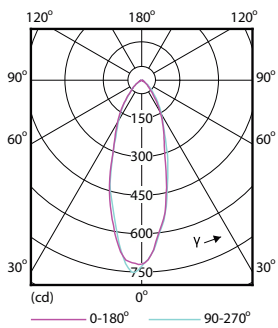

Product data

General Information		Power Consumption	
Cap-Base	GU10	Power Consumption	4.6 W
Nominal lifetime	15,000 hour(s)	Lamp Current (Nom)	39 mA
Switching Cycle	50,000	Wattage Equivalent	50 W
Lighting Technology	LED	Starting Time (Nom)	0.5 s
EU RoHS compliant	Yes	Warm-up time to 60% light	0.5 s
		Power Factor (Fraction)	0.5
		Voltage (Nom)	220-240 V
Light Technical		Temperature	
Color Code	830 [CCT of 3000K]	T-Case Maximum (Nom)	85 °C
Beam Angle (Nom)	36 degree(s)		
Luminous Flux	410 lm	Controls and Dimming	
Luminous Intensity (Nom)	740 cd	Dimmable	No
Color Designation	White (WH)		
Correlated Color Temperature (Nom)	3000 K	Mechanical and Housing	
Luminous Efficacy (rated) (Nom)	89.10 lm/W	Bulb Shape	PAR16
Color Consistency	<6		
Color rendering index (CRI)	80	Approval and Application	
LLMF At End Of Nominal Lifetime (Nom)	70 %	Suitable For Accent Lighting	Yes
		Energy Consumption kWh/1000 h	5 kWh
Operating and Electrical			
Line Frequency	50 to 60 Hz		
Input Frequency	50 to 60 Hz		

Photometric data

Spectral Power Distribution Colour - Essential LED 4.6-50W GU10 830 36D

Accent Lighting Spots - Essential LED 4.6-50W GU10 830 36D

Light Distribution Diagram - Essential LED 4.6-50W GU10 830 36D