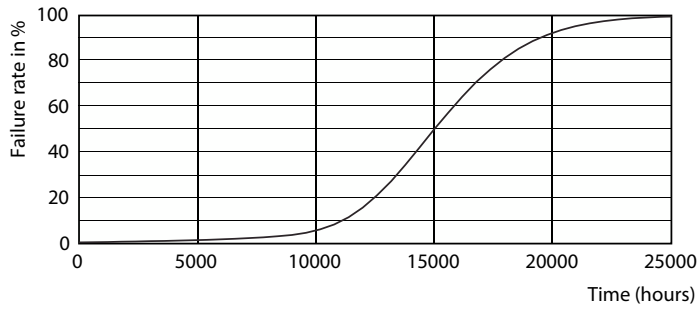

Product data

General Information		Power Consumption	
Cap-Base	GU10	Power Consumption	4.6 W
Nominal lifetime	15,000 hour(s)	Lamp Current (Nom)	39 mA
Switching Cycle	50,000	Wattage Equivalent	50 W
Lighting Technology	LED	Starting Time (Nom)	0.5 s
EU RoHS compliant	Yes	Warm-up time to 60% light	0.5 s
		Power Factor (Fraction)	0.5
		Voltage (Nom)	220-240 V
Light Technical		Temperature	
Color Code	830 [CCT of 3000K]	T-Case Maximum (Nom)	85 °C
Beam Angle (Nom)	36 degree(s)		
Luminous Flux	410 lm	Controls and Dimming	
Luminous Intensity (Nom)	740 cd	Dimmable	No
Color Designation	White (WH)		
Correlated Color Temperature (Nom)	3000 K	Mechanical and Housing	
Luminous Efficacy (rated) (Nom)	89.10 lm/W	Bulb Shape	PAR16
Color Consistency	<6		
Color rendering index (CRI)	80	Approval and Application	
LLMF At End Of Nominal Lifetime (Nom)	70 %	Suitable For Accent Lighting	Yes
		Energy Consumption kWh/1000 h	5 kWh
Operating and Electrical			
Line Frequency	50 to 60 Hz		
Input Frequency	50 to 60 Hz		

Photometric data

Spectral Power Distribution Colour - Essential LED 4.6-50W GU10 830 36D

Accent Lighting Spots - Essential LED 4.6-50W GU10 830 36D

Light Distribution Diagram - Essential LED 4.6-50W GU10 830 36D

Classic LEDspotMV

Lifetime

Life Expectancy Diagram - Essential LED 4.6-50W GU10 830 36D

Lumen Maintenance Diagram - Essential LED 4.6-50W GU10 830 36D