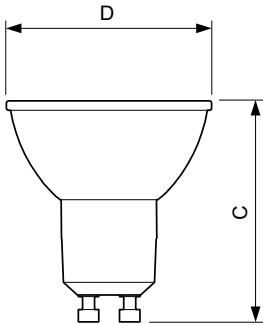

Classic LEDspotMV

Product Data

Order product name	Essential LED 4.6-50W GU10 830 36D
Full product name	Essential LED 4.6-50W GU10 830 36D
Full product code	871869671342600
Order code	929001218108
Material Nr. (12NC)	929001218108

Numerator - Quantity Per Pack	1
EAN/UPC - Product/Case	8718696713426
Numerator - Packs per outer box	10
EAN/UPC - Case	8718696713433

Dimensional drawing

Product	D	C
Essential LED 4.6-50W GU10 830 36D	50 mm	54 mm