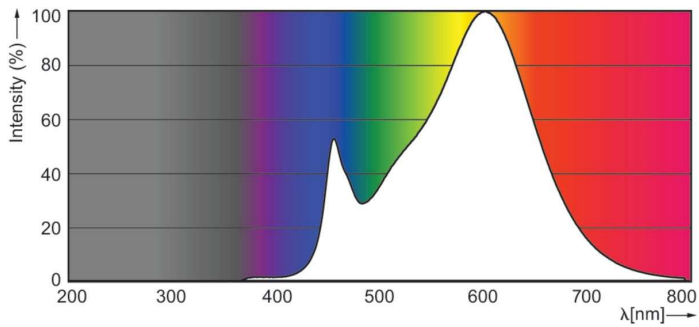

Product data

General Information		Power Consumption	
Cap-Base	GU10	Power Consumption	4.6 W
Nominal lifetime	15,000 hour(s)	Lamp Current (Nom)	39 mA
Switching Cycle	50,000	Wattage Equivalent	50 W
Lighting Technology	LED	Starting Time (Nom)	0.5 s
EU RoHS compliant	Yes	Warm-up time to 60% light	0.5 s
		Power Factor (Fraction)	0.5
		Voltage (Nom)	220-240 V
Light Technical		Temperature	
Color Code	830 [CCT of 3000K]	T-Case Maximum (Nom)	85 °C
Beam Angle (Nom)	36 degree(s)		
Luminous Flux	410 lm	Controls and Dimming	
Luminous Intensity (Nom)	740 cd	Dimmable	No
Color Designation	White (WH)		
Correlated Color Temperature (Nom)	3000 K	Mechanical and Housing	
Luminous Efficacy (rated) (Nom)	89.10 lm/W	Bulb Shape	PAR16
Color Consistency	<6		
Color rendering index (CRI)	80	Approval and Application	
LLMF At End Of Nominal Lifetime (Nom)	70 %	Suitable For Accent Lighting	Yes
		Energy Consumption kWh/1000 h	5 kWh
Operating and Electrical			
Line Frequency	50 to 60 Hz		
Input Frequency	50 to 60 Hz		

Photometric data

Spectral Power Distribution Colour - Essential LED 4.6-50W GU10 830 36D

Accent Lighting Spots - Essential LED 4.6-50W GU10 830 36D

Light Distribution Diagram - Essential LED 4.6-50W GU10 830 36D