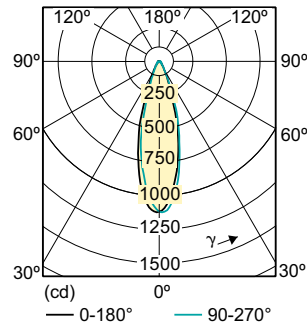

LED Lamps, CorePro LEDspotMV 5-50W GU10 PAR16 350lm 36D

LED Lamps, CorePro LEDspotMV 5-50W GU10 PAR16 350lm 827 36D