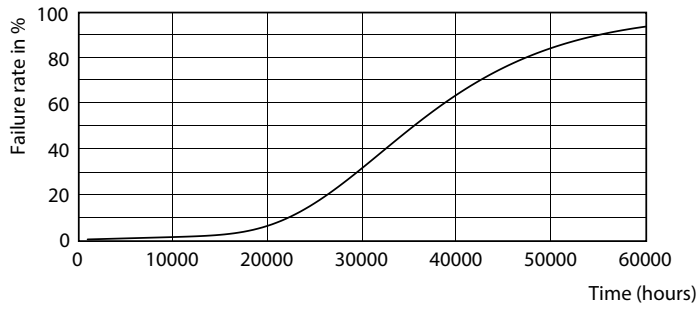

Essential LEDspot GU10

Lifetime

LEDspot GU10 827

LEDspot GU10 827