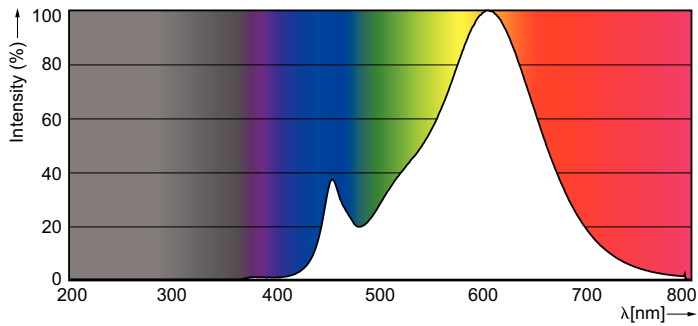

Product data

General Information	
Cap base	GU10 [GU10]
Nominal lifetime (nom.)	15000 h
Switching cycle	50000X
Technical type	5-50W
Light Technical	
Colour code	827 [CCT of 2,700 K]
Beam Angle (Nom)	36 °
Luminous flux (nom.)	385 lm
Luminous intensity (nom.)	900 cd
Colour designation	Warm White (WW)
Correlated colour temperature (nom.)	2700 K
Luminous efficacy (rated) (nom.)	77.00 lm/W
Colour consistency	<6
Color rendering index (nom.)	80
LLMF at end of nominal lifetime (nom.)	70 %
Luminous Flux in 90° Cone (Rated)	350 lm
Operating and Electrical	
Input frequency	50 to 60 Hz

Numerator – packs per outer box	10
Material no. (12NC)	929001220468
Net weight (piece)	0.038 kg

Dimensional drawing

GU10 230V 5W-50W 36D 2700K ND

Product	D	C
ESS LEDspotMV 5-50W GU10 827 36D	50 mm	54 mm

Photometric data