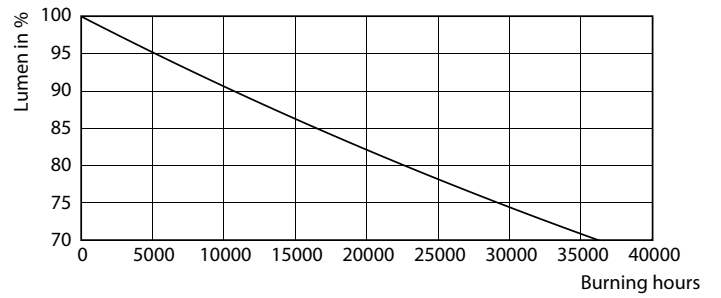

Essential LEDspot GU10

Lifetime

LEDspot GU10 827

LEDspot GU10 827