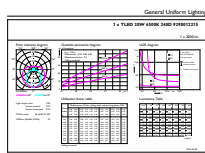

Warnings and Safety

· -

Dimensional drawing

TLED 5ft 220-240V 20W-58W 6500K G13 ND

Product	D1	D2	A1	A2	A3
CorePro LEDtube 1500mm 20W 865 C G	25.7 mm	28 mm	1500 mm	1507.1 mm	1514.2 mm

Photometric data

CorePro LEDtube 1500mm 20W G13 865

CorePro LEDtube EM/Mains

Photometric data