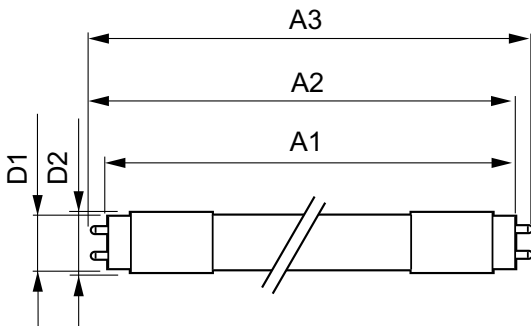

Product data

General Information		Power (Rated) (Nom)	
Cap base	G13 [Medium Bi-Pin Fluorescent]		20 W
Main application	Industrial	Lamp current (max.)	92 mA
Nominal lifetime (nom.)	30000 h	Lamp current (min.)	81 mA
Switching cycle	200000X	Starting time (nom.)	0.5 s
B50L70	30000 h	Warm-up time to 60% light (nom.)	instant full light s
Light Technical		Power factor (nom.)	0.9
Colour code	865 [CCT of 6,500 K]	Voltage (Nom)	220–240 V
Beam Angle (Nom)	240 °	Temperature	
Luminous flux (nom.)	2000 lm	T ambient (max.)	45 °C
Luminous flux (rated) (nom.)	2000 lm	T ambient (min.)	-20 °C
Rated beam angle	240 °	T storage (max.)	65 °C
Correlated colour temperature (nom.)	6500 K	T storage (min.)	-40 °C
Colour consistency	<6	T-Case maximum (nom.)	65 °C
Color rendering index (nom.)	80	Controls and Dimming	
LLMF at end of nominal lifetime (nom.)	70 %	Dimmable	No
Operating and Electrical			
Input frequency	50 to 60 Hz		

CorePro LEDtube EM/Mains

Mechanical and Housing

Product length 1500 mm

Approval and Application

Energy efficiency label (EEL) A+
 Energy-saving product Yes
 Suitable for accent lighting No
 Approval marks CE marking RoHS compliance KEMA Keur certificate
 Energy Consumption kWh/1000 h 20 kWh

Product Data

Full product code 871869656610700
 Order product name CorePro LEDtube 1500mm 20W 865 C G
 EAN/UPC – product 8718696566107
 Order code 56610700
 Numerator – quantity per pack 1
 Numerator – packs per outer box 10
 Material no. (I2NC) 929001221502
 Net weight (piece) 0.275 kg

Warnings and Safety

· -

Dimensional drawing

TLED 5ft 220-240V 20W-58W 6500K G13 ND

Product	D1	D2	A1	A2	A3
CorePro LEDtube 1500mm 20W 865 C G	25.7 mm	28 mm	1500 mm	1507.1 mm	1514.2 mm

Photometric data

CorePro LEDtube 1500mm 20W G13 865