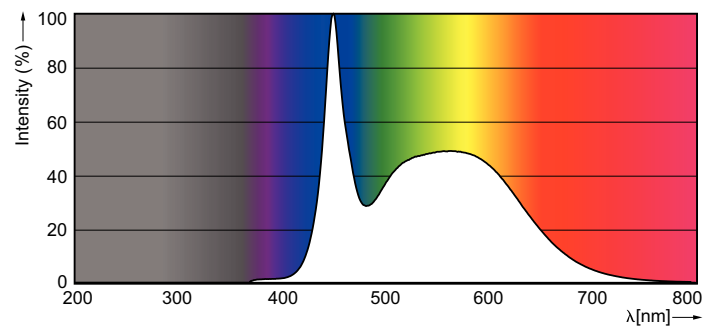

CorePro LEDtube 1500mm 20W G13 865