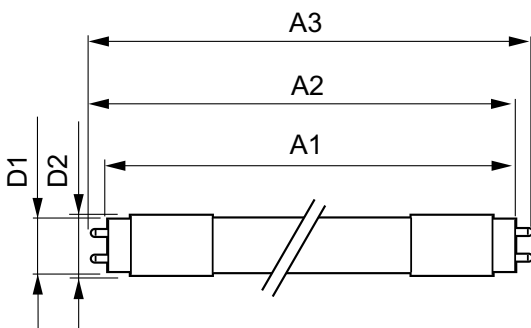

MasterClass LEDtube InstantFit T8

Energy Saving Product	Yes
Suitable For Accent Lighting	No
Approval Marks	CE marking UL certificate DLC compliance
Energy Consumption kWh/1000 h	20 kWh
DesignLights Consortium Qualified Product List	DesignLights Consortium Qualified Product List

Product Data

Order product name	16.5T8 LED/48-5000 IF 10/1 UHO

EAN/UPC - Product	046677463151
Order code	463158
Numerator - Quantity Per Pack	1
Numerator - Packs per outer box	10
Material Nr. (12NC)	929001226904
Net Weight (Piece)	0.220 kg

Dimensional drawing

TLED120-277V 16.5W-25/28/32W 5000K G13ND

Product	D1	D2	A1	A2	A3
16.5T8 LED/48-5000 IF 10/1 UHO	25.68 mm	28 mm	1198 mm	1205 mm	1212 mm

Photometric data

LEDtube 16.5 W, 850, G13, T8, UHO