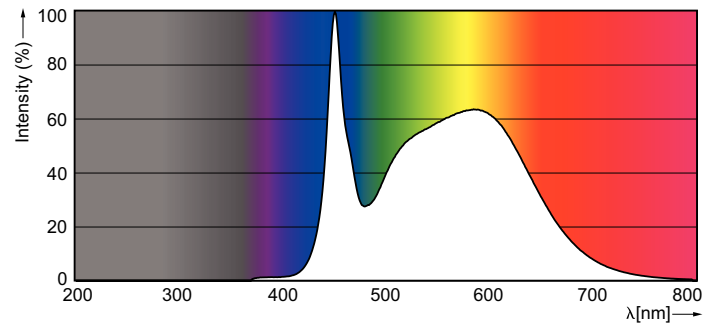

MasterClass LEDtube InstantFit T8

Energy Saving Product	Yes
Suitable For Accent Lighting	No
Approval Marks	CE marking UL certificate DLC compliance
Energy Consumption kWh/1000 h	20 kWh
DesignLights Consortium Qualified Product List	DesignLights Consortium Qualified Product List

Product Data

Order product name	16.5T8 LED/48-5000 IF 10/1 UHO

EAN/UPC - Product	046677463151
Order code	463158
Numerator - Quantity Per Pack	1
Numerator - Packs per outer box	10
Material Nr. (12NC)	929001226904
Net Weight (Piece)	0.220 kg

Dimensional drawing

Product	D1	D2	A1	A2	A3
16.5T8 LED/48-5000 IF 10/1 UHO	25.68 mm	28 mm	1198 mm	1205 mm	1212 mm

Photometric data

LEDtube 16.5 W, 850, G13, T8, UHO