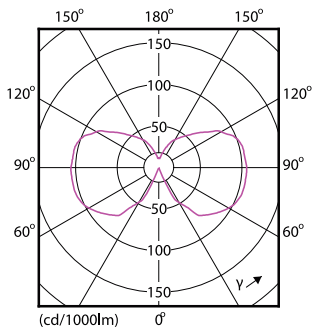

| | |
|---------------------------------|--------------|
| Numerator – packs per outer box | 12 |
| Material no. (12NC) | 929001228108 |
| Net weight (piece) | 0.030 kg |

Dimensional drawing

filament 7W-60W 620lm NAD 2200K E27D

| Product | D | C |
|---------------------------------------|-------|--------|
| LEDClA 7.5-60W A60 E27 2000K GOLD APR | 60 mm | 112 mm |

Photometric data

LED Lamps, Lightcolour /820 ST64 GOLD

Classic LEDBulb D 7.5-48W A60 820 GOLD