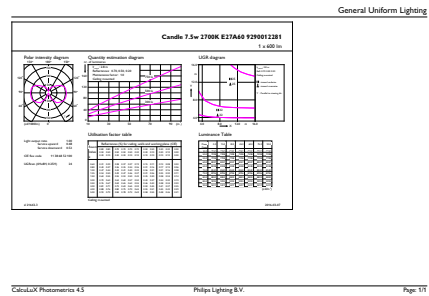

Classic LEDBulb D 7.5-48W A60 820 GOLD