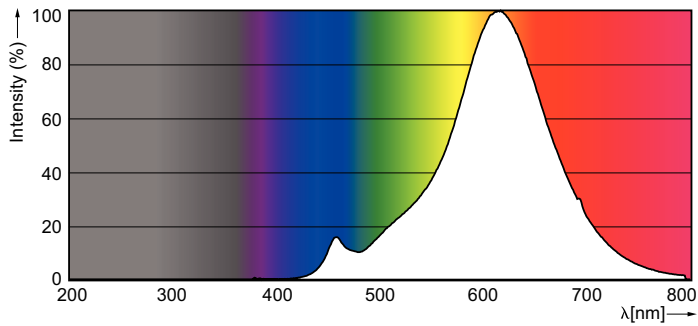

Product data

| General Information | |
|--|-----------------------|
| Cap base | E27 [E27] |
| Nominal lifetime (nom.) | 15000 h |
| Switching cycle | 20000X |
| Technical type | 7.5-60W |
| Light Technical | |
| Colour Code | 820 [CCT of 2,000 K] |
| Lamp Luminous Flux 25°C EL (Nom) | 600 lm |
| Lamp Luminous Flux (Nom) | 600 lm |
| Colour Designation | Flame |
| Colour Temperature, horizontal (Nom) | 2000 K |
| Lamp Luminous Efficacy EM (Nom) | 80.00 lm/W |
| Colour consistency | <6 |
| Colour Rendering Index,horiz (Nom) | 80 |
| LLMF at end of nominal lifetime (nom.) | 70 % |
| Operating and Electrical | |
| Input frequency | 50 to 60 Hz |
| Power (Rated) (Nom) | 7.5 W |

| Product | D | C |
|---------------------------------------|-------|--------|
| LEDClA 7.5-60W A60 E27 2000K GOLD APR | 60 mm | 112 mm |

Photometric data

LED Lamps, Lightcolour /820 ST64 GOLD

Classic LEDBulb D 7.5-48W A60 820 GOLD