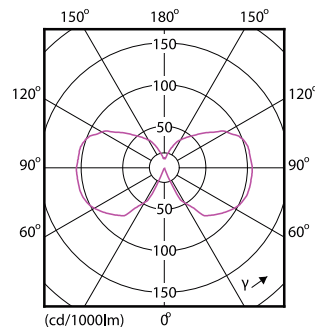

Product	D	C
LEDClA 7.5-60W A60 E27 2000K GOLD APR	60 mm	112 mm

Photometric data

Spectral Power Distribution Colour - LEDClA 7.5-60W A60 E27 2000K GOLD APR

General uniform lighting - LEDClA 7.5-60W A60 E27 2000K GOLD APR