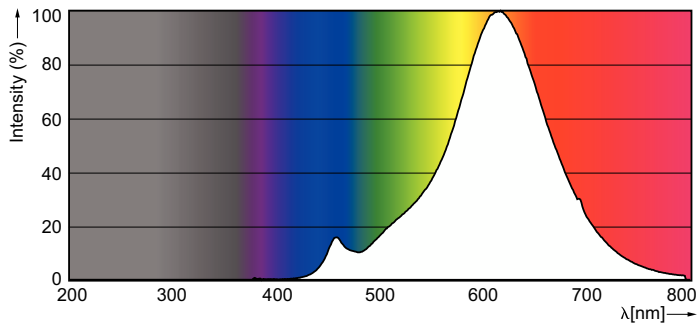

Product data

General Information	
Cap-Base	E27 [E27]
Nominal lifetime	15,000 hour(s)
Switching Cycle	20,000
Rated Lifetime (Hours)	15,000 hour(s)
Lighting Technology	LED
EU RoHS compliant	Yes
Light Technical	
Color Code	820 [CCT of 2000K]
Luminous Flux	600 lm
Color Designation	Flame
Correlated Color Temperature (Nom)	2000 K
Luminous Efficacy (rated) (Nom)	80.00 lm/W
Color Consistency	<6
Color rendering index (CRI)	80
LLMF At End Of Nominal Lifetime (Nom)	70 %
Operating and Electrical	
Line Frequency	50 to 60 Hz

Input Frequency	50 to 60 Hz
Power Consumption	7.5 W
Lamp Current (Nom)	42 mA
Wattage Equivalent	60 W
Starting Time (Nom)	0.5 s
Warm-up time to 60% light	0.5 s
Power Factor (Fraction)	0.7
Voltage (Nom)	220-240 V
Temperature	
T-Case Maximum (Nom)	70 °C
Controls and Dimming	
Dimmable	Yes
Mechanical and Housing	
Bulb Finish	Gold Clear
Bulb Shape	A60 [A 60mm]

Classic filament LEDbulbs

Approval and Application

Energy Saving Product	Yes
Suitable For Accent Lighting	No
Energy Consumption kWh/1000 h	8 kWh

Product Data

Order product name	LEDClA 7.5-60W A60 E27 2000K GOLD APR
Full product name	LEDClA 7.5-60W A60 E27 2000K GOLD APR
Full product code	871869657483600

Product	D	C
LEDClA 7.5-60W A60 E27 2000K GOLD APR	60 mm	112 mm

Photometric data

Spectral Power Distribution Colour - LEDClA 7.5-60W A60 E27 2000K GOLD APR

General uniform lighting - LEDClA 7.5-60W A60 E27 2000K GOLD APR