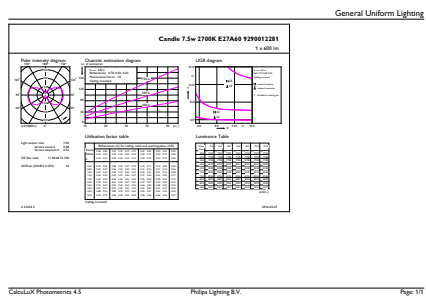

Order code	929001228108
Material Nr. (12NC)	929001228108
Numerator - Quantity Per Pack	1
EAN/UPC - Product/Case	8718696574836
Numerator - Packs per outer box	12
EAN/UPC - Case	8718696574843

Dimensional drawing

Product	D	C
LEDClA 7.5-60W A60 E27 2000K GOLD APR	60 mm	112 mm

Photometric data

Spectral Power Distribution Colour - LEDClA 7.5-60W A60 E27 2000K GOLD APR

General uniform lighting - LEDClA 7.5-60W A60 E27 2000K GOLD APR