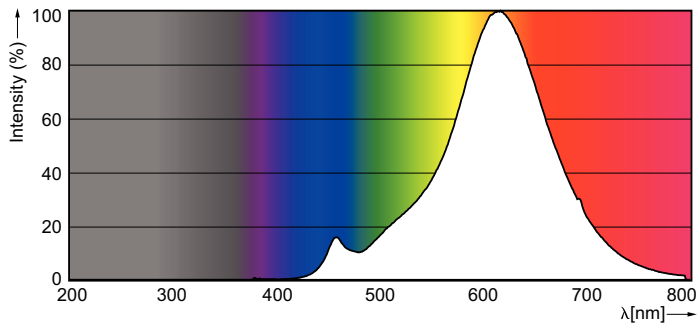

Product data

General Information		Input Frequency	
Cap-Base	E27 [E27]	Power Consumption	7.5 W
Nominal lifetime	15,000 hour(s)	Lamp Current (Nom)	42 mA
Switching Cycle	20,000	Wattage Equivalent	60 W
Rated Lifetime (Hours)	15,000 hour(s)	Starting Time (Nom)	0.5 s
Lighting Technology	LED	Warm-up time to 60% light	0.5 s
EU RoHS compliant	Yes	Power Factor (Fraction)	0.7
		Voltage (Nom)	220-240 V
Light Technical		Temperature	
Color Code	820 [CCT of 2000K]	T-Case Maximum (Nom)	70 °C
Luminous Flux	600 lm		
Color Designation	Flame	Controls and Dimming	
Correlated Color Temperature (Nom)	2000 K	Dimmable	Yes
Luminous Efficacy (rated) (Nom)	80.00 lm/W		
Color Consistency	<6	Mechanical and Housing	
Color rendering index (CRI)	80	Bulb Finish	Gold Clear
LLMF At End Of Nominal Lifetime (Nom)	70 %	Bulb Shape	A60 [A 60mm]
Operating and Electrical			
Line Frequency	50 to 60 Hz		

Classic filament LEDbulbs

Approval and Application

Energy Saving Product	Yes
Suitable For Accent Lighting	No
Energy Consumption kWh/1000 h	8 kWh

Product Data

Order product name	LEDClA 7.5-60W A60 E27 2000K GOLD APR
Full product name	LEDClA 7.5-60W A60 E27 2000K GOLD APR
Full product code	871869657483600

Product	D	C
LEDClA 7.5-60W A60 E27 2000K GOLD APR	60 mm	112 mm

Photometric data

Spectral Power Distribution Colour - LEDClA 7.5-60W A60 E27 2000K GOLD APR

General uniform lighting - LEDClA 7.5-60W A60 E27 2000K GOLD APR