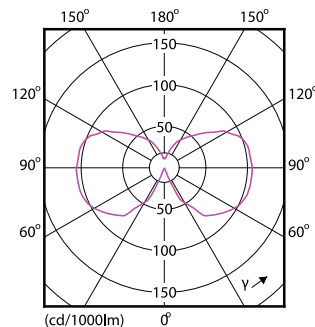

Product data

General Information		Input Frequency	
Cap-Base	E27 [E27]	Power Consumption	7.5 W
Nominal lifetime	15,000 hour(s)	Lamp Current (Nom)	42 mA
Switching Cycle	20,000	Wattage Equivalent	60 W
Rated Lifetime (Hours)	15,000 hour(s)	Starting Time (Nom)	0.5 s
Lighting Technology	LED	Warm-up time to 60% light	0.5 s
EU RoHS compliant	Yes	Power Factor (Fraction)	0.7
		Voltage (Nom)	220-240 V
Light Technical		Temperature	
Color Code	820 [CCT of 2000K]	T-Case Maximum (Nom)	70 °C
Luminous Flux	600 lm		
Color Designation	Flame	Controls and Dimming	
Correlated Color Temperature (Nom)	2000 K	Dimmable	Yes
Luminous Efficacy (rated) (Nom)	80.00 lm/W		
Color Consistency	<6	Mechanical and Housing	
Color rendering index (CRI)	80	Bulb Finish	Gold Clear
LLMF At End Of Nominal Lifetime (Nom)	70 %	Bulb Shape	A60 [A 60mm]
Operating and Electrical			
Line Frequency	50 to 60 Hz		

Product	D	C
LEDClA 7.5-60W A60 E27 2000K GOLD APR	60 mm	112 mm

Photometric data

Spectral Power Distribution Colour - LEDClA 7.5-60W A60 E27 2000K GOLD APR

General uniform lighting - LEDClA 7.5-60W A60 E27 2000K GOLD APR