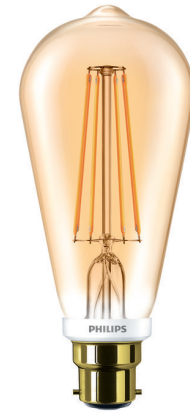

PHILIPS

Eco passport

CLA LEDBulb D 7-50W ST64 B22 820 GOLD Decorative LED bulbs

The new Deco collection transforms your home with a perfect blend of warm white light and a lean, minimalistic lighting experience. With long lifetime, up to 90% energy savings, no flickering and an instant full-level brightness, you will also enjoy soft and evenly distributed light with that trendy and stylish charm for a welcoming harmony in your space.

Our Eco passport

Energy

- Dimmable: Yes
- Energy efficiency label (EEL): A+
- Luminous efficacy (rated) (nom.): 90.00 lm/W
- Power (Rated) (Nom): 7 W

Circularity

- Nominal lifetime (nom.): 15000 h

Packaging