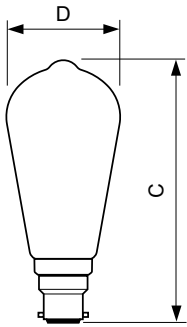

Decorative LED bulbs

Net weight (piece) 0.060 kg

Dimensional drawing

filament 7W-60W 620lm NAD 2200K E27D

Product	D	C
CLA LEDBulb D 7-50W ST64 B22 820 GOLD	64 mm	146.5 mm

Photometric data

Classic LEDBulb D 7-50W ST64 820 GOLD