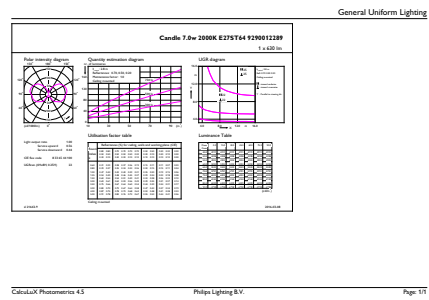

Product data

General Information	
Cap base	B22 [B22]
Nominal lifetime (nom.)	15000 h
Switching cycle	20000X
Technical type	7-50W

Light Technical	
Colour code	820 [CCT of 2,000 K]
Luminous flux (nom.)	630 lm
Luminous flux (rated) (nom.)	630 lm
Colour designation	Flame
Correlated colour temperature (nom.)	2000 K
Luminous efficacy (rated) (nom.)	90.00 lm/W
Colour consistency	<6
Color rendering index (nom.)	80
LLMF at end of nominal lifetime (nom.)	70 %

Decorative LED bulbs

Net weight (piece) 0.060 kg

Dimensional drawing

filament 7W-60W 620lm NAD 2200K E27D

Product	D	C
CLA LEDBulb D 7-50W ST64 B22 820 GOLD	64 mm	146.5 mm

Photometric data

Classic LEDBulb D 7-50W ST64 820 GOLD