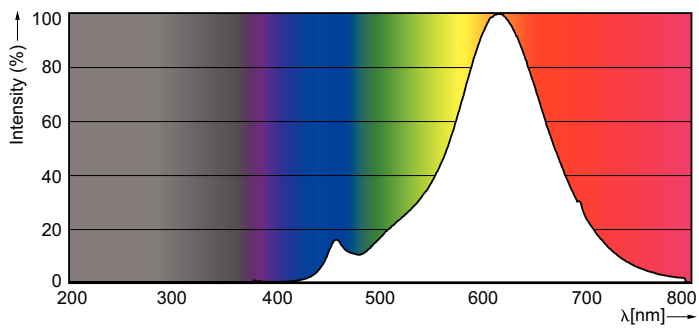

Product data

General Information	
Cap base	B22 [B22]
Nominal lifetime (nom.)	15000 h
Switching cycle	20000X
Technical type	7-50W

Light Technical	
Colour code	820 [CCT of 2,000 K]
Luminous flux (nom.)	630 lm
Luminous flux (rated) (nom.)	630 lm
Colour designation	Flame
Correlated colour temperature (nom.)	2000 K
Luminous efficacy (rated) (nom.)	90.00 lm/W
Colour consistency	<6
Color rendering index (nom.)	80
LLMF at end of nominal lifetime (nom.)	70 %

Decorative LED bulbs

Net weight (piece) 0.060 kg

Dimensional drawing

filament 7W-60W 620lm NAD 2200K E27D

Product	D	C
CLA LEDBulb D 7-50W ST64 B22 820 GOLD	64 mm	146.5 mm

Photometric data

Classic LEDBulb D 7-50W ST64 820 GOLD