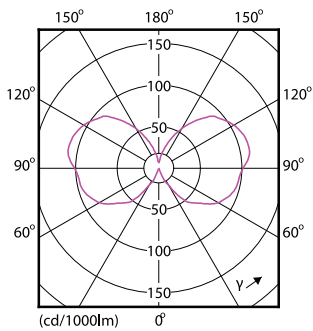

Product data

General Information	
Cap base	B22 [B22]
Nominal lifetime (nom.)	15000 h
Switching cycle	20000X
Technical type	7-50W

Light Technical	
Colour code	820 [CCT of 2,000 K]
Luminous flux (nom.)	630 lm
Luminous flux (rated) (nom.)	630 lm
Colour designation	Flame
Correlated colour temperature (nom.)	2000 K
Luminous efficacy (rated) (nom.)	90.00 lm/W
Colour consistency	<6
Color rendering index (nom.)	80
LLMF at end of nominal lifetime (nom.)	70 %

Decorative LED bulbs

Net weight (piece) 0.060 kg

Dimensional drawing

filament 7W-60W 620lm NAD 2200K E27D

Product	D	C
CLA LEDBulb D 7-50W ST64 B22 820 GOLD	64 mm	146.5 mm

Photometric data

Classic LEDBulb D 7-50W ST64 820 GOLD