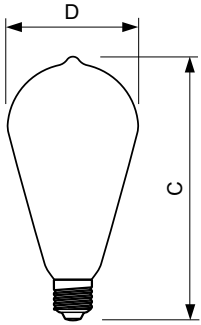

Product data

General Information	
Cap-Base	E27 [E27]
Nominal Lifetime (Nom)	15000 h
Switching Cycle	20000X
Technical Type	7-55W
Light Technical	
Color Code	825 [CCT of 2500K]
Luminous Flux (Nom)	720 lm
Luminous Flux (Rated) (Nom)	720 lm
Color Designation	Warm White (WW)
Correlated Color Temperature (Nom)	2500 K
Luminous Efficacy (rated) (Nom)	103.00 lm/W
Color Consistency	<6
Color Rendering Index (Nom)	80
LLMF At End Of Nominal Lifetime (Nom)	70 %
Operating and Electrical	
Input Frequency	50 to 60 Hz
Power (Rated) (Nom)	7 W
Lamp Current (Nom)	40 mA
Wattage Equivalent	55 W

Decorative LEDbulbs

Net Weight (Piece)	0.060 kg
--------------------	----------

Dimensional drawing

filament 7W-60W 720lm NAD 2700K E27D

Product	D	C
CLA LEDBulb D 7-55W ST64 E27 825 GOLD	64 mm	148 mm

Photometric data