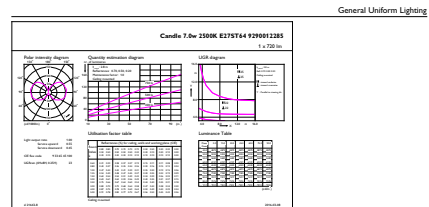

Product data

General Information	
Cap-Base	E27 [E27]
Nominal Lifetime (Nom)	15000 h
Switching Cycle	20000X
Technical Type	7-55W
Light Technical	
Color Code	825 [CCT of 2500K]
Luminous Flux (Nom)	720 lm
Luminous Flux (Rated) (Nom)	720 lm
Color Designation	Warm White (WW)
Correlated Color Temperature (Nom)	2500 K
Luminous Efficacy (rated) (Nom)	103.00 lm/W
Color Consistency	<6
Color Rendering Index (Nom)	80
LLMF At End Of Nominal Lifetime (Nom)	70 %
Operating and Electrical	
Input Frequency	50 to 60 Hz
Power (Rated) (Nom)	7 W
Lamp Current (Nom)	40 mA
Wattage Equivalent	55 W

Decorative LEDbulbs

Net Weight (Piece)	0.060 kg
--------------------	----------

Dimensional drawing

filament 7W-60W 720lm NAD 2700K E27D

Product	D	C
CLA LEDBulb D 7-55W ST64 E27 825 GOLD	64 mm	148 mm

Photometric data