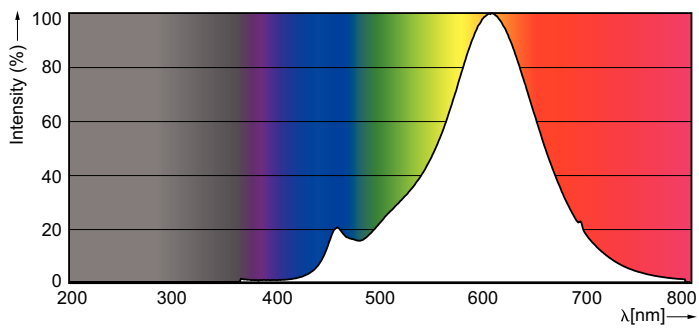

Photometric data

Classic LEDBulb D 7-55W ST64 825 GOLD