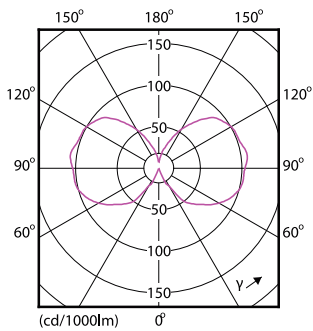

Product data

General Information	
Cap-Base	E27 [E27]
Nominal Lifetime (Nom)	15000 h
Switching Cycle	20000X
Technical Type	7-55W
Light Technical	
Color Code	825 [CCT of 2500K]
Luminous Flux (Nom)	720 lm
Luminous Flux (Rated) (Nom)	720 lm
Color Designation	Warm White (WW)
Correlated Color Temperature (Nom)	2500 K
Luminous Efficacy (rated) (Nom)	103.00 lm/W
Color Consistency	<6
Color Rendering Index (Nom)	80
LLMF At End Of Nominal Lifetime (Nom)	70 %
Operating and Electrical	
Input Frequency	50 to 60 Hz
Power (Rated) (Nom)	7 W
Lamp Current (Nom)	40 mA
Wattage Equivalent	55 W

Decorative LEDbulbs

Net Weight (Piece)	0.060 kg
--------------------	----------

Dimensional drawing

filament 7W-60W 720lm NAD 2700K E27D

Product	D	C
CLA LEDBulb D 7-55W ST64 E27 825 GOLD	64 mm	148 mm

Photometric data