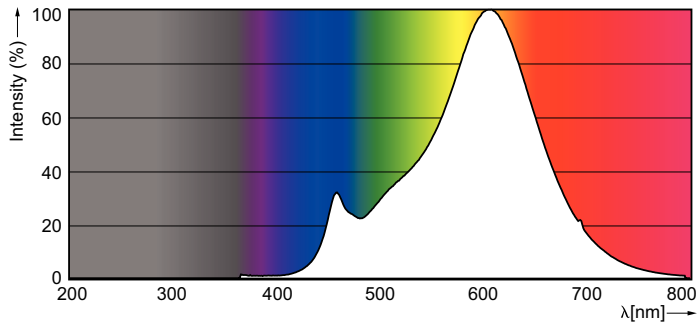

Photometric data

LED Lamps, Lightcolour /827 ST64 GOLD