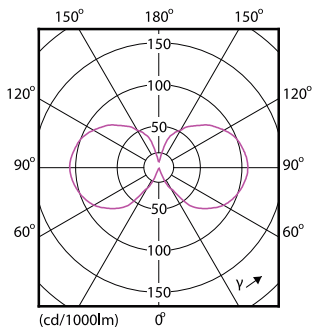

Classic LEDBulb D 7-60W ST64 827 CL