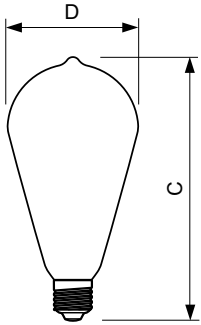

Classic filament LEDbulbs

Energy Consumption kWh/1000 h	7 kWh
Product data	
Full product code	871869657487400
Order product name	LEDClassic 7-70W ST64 E27 WW CL D APR
EAN/UPC - Product	8718696574874
Order code	929001228608

Numerator - Quantity Per Pack	1
Numerator - Packs per outer box	6
Material Nr. (12NC)	929001228608
Net Weight (Piece)	0.060 kg

Dimensional drawing

LEDClassic 7-70W ST64 E27 WW CL D APR

Product	D	C
LEDClassic 7-70W ST64 E27 WW CL D APR	64 mm	148 mm