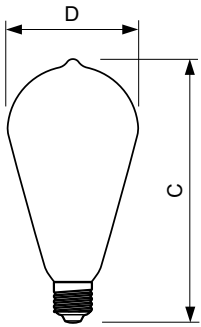

Classic filament LEDbulbs

Energy Consumption kWh/1000 h	7 kWh
Product Data	
Full product code	871869657487400
Order product name	LEDClassic 7-70W ST64 E27 WW CL D APR
EAN/UPC - Product	8718696574874
Order code	929001228608

Numerator - Quantity Per Pack	1
Numerator - Packs per outer box	6
Material Nr. (12NC)	929001228608
Net Weight (Piece)	0.060 kg

Dimensional drawing

filament 7W-60W 806lm NAD 2700K E27D

Product	D	C
LEDClassic 7-70W ST64 E27 WW CL D APR	64 mm	148 mm