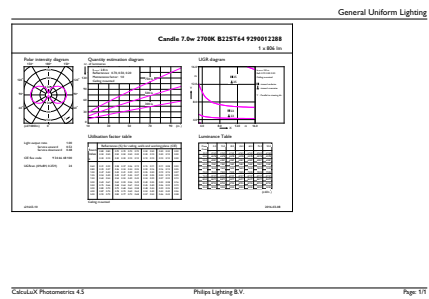

Classic LEDBulb D 7-60W ST64 827 CL