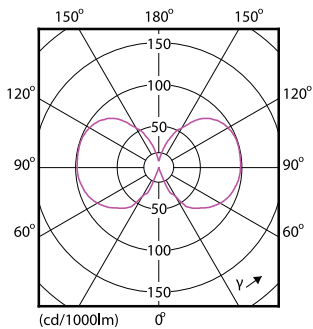

Classic LEDBulb D 7-50W G120 820 GOLD