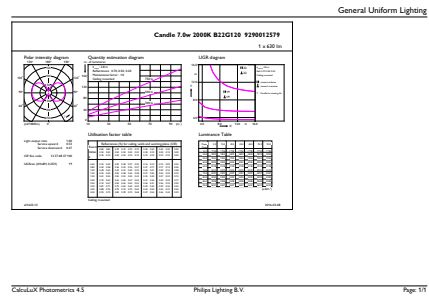

Classic LEDBulb D 7-50W G120 820 GOLD