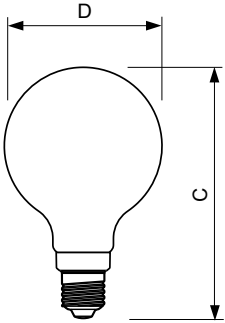

Product data

General Information	
Cap base	E27 [E27]
Nominal lifetime (nom.)	15000 h
Switching cycle	20000X
Technical type	7-60W
Light Technical	
Colour Code	820 [CCT of 2,000 K]
Lamp Luminous Flux 25°C EL (Nom)	630 lm
Lamp Luminous Flux (Nom)	630 lm
Colour Designation	Flame
Colour Temperature, horizontal (Nom)	2000 K
Lamp Luminous Efficacy EM (Nom)	90.00 lm/W
Colour consistency	<6
Colour Rendering Index,horiz (Nom)	80
LLMF at end of nominal lifetime (nom.)	70 %
Operating and Electrical	
Input frequency	50 to 60 Hz
Power (Rated) (Nom)	7 W

Numerator – packs per outer box	6
Material no. (12NC)	929001229108
Net weight (piece)	0.115 kg

Dimensional drawing

filament 7W-60W 620lm NAD 2200K E27D

Product	D	C
LEDClassic 7-60W G120 E27 2000K GOLD APR	125 mm	188 mm