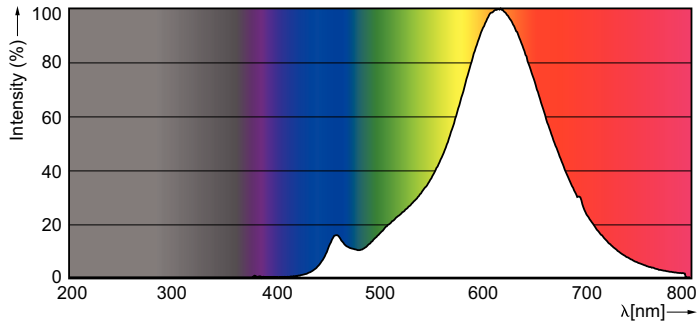

Photometric data

LED Lamps, Lightcolour /820 ST64 GOLD