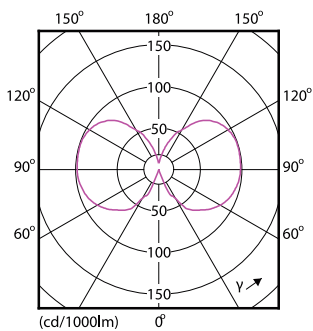

Classic LEDBulb D 7-50W G120 820 GOLD