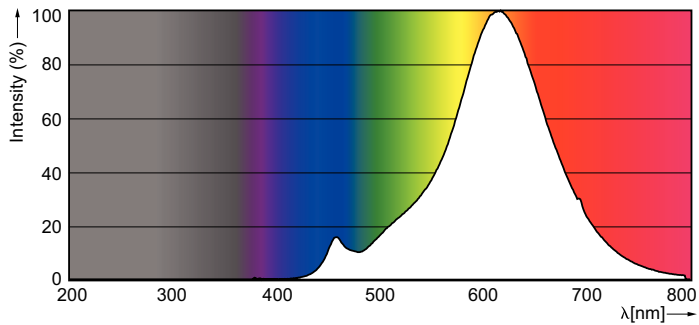

Product data

General Information	
Cap-Base	E27 [E27]
EU RoHS compliant	Yes
Nominal Lifetime (Nom)	15000 h
Switching Cycle	20000X
Technical Type	7-60W
Light Technical	
Color Code	820 [CCT of 2000K]
Luminous Flux (Nom)	630 lm
Color Designation	Flame
Correlated Color Temperature (Nom)	2000 K
Luminous Efficacy (rated) (Nom)	90.00 lm/W
Color Consistency	<6
Color Rendering Index (Nom)	80
LLMF At End Of Nominal Lifetime (Nom)	70 %
Operating and Electrical	
Input Frequency	50 to 60 Hz
Power (Nom)	7 W

Product	D	C
LEDclassic 7-60W G120 E27 2000K GOLD APR	125 mm	188 mm

Photometric data

LED Lamps, Lightcolour /820 ST64 GOLD

Classic LEDBulb D 7-50W G120 820 GOLD

Classic LEDBulb D 7-50W G120 820 GOLD

Classic filament LEDbulbs