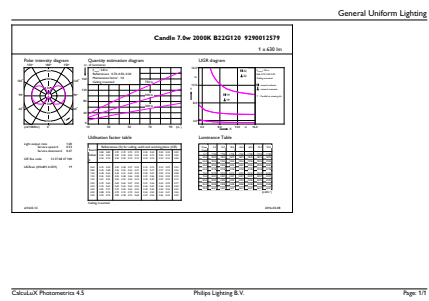

Product data

General Information	
Cap-Base	E27 [E27]
EU RoHS compliant	Yes
Nominal Lifetime (Nom)	15000 h
Switching Cycle	20000X
Technical Type	7-60W
Light Technical	
Color Code	820 [CCT of 2000K]
Luminous Flux (Nom)	630 lm
Color Designation	Flame
Correlated Color Temperature (Nom)	2000 K
Luminous Efficacy (rated) (Nom)	90.00 lm/W
Color Consistency	<6
Color Rendering Index (Nom)	80
LLMF At End Of Nominal Lifetime (Nom)	70 %
Operating and Electrical	
Input Frequency	50 to 60 Hz
Power (Nom)	7 W

Order code	929001229108
Numerator - Quantity Per Pack	1
Numerator - Packs per outer box	6
Material Nr. (12NC)	929001229108
Net Weight (Piece)	0.115 kg

Dimensional drawing

filament 7W-60W 620lm NAD 2200K E27D

Product	D	C
LEDclassic 7-60W G120 E27 2000K GOLD APR	125 mm	188 mm

Photometric data

LED Lamps, Lightcolour /820 ST64 GOLD

Classic LEDBulb D 7-50W G120 820 GOLD

Classic LEDBulb D 7-50W G120 820 GOLD

Classic filament LEDbulbs