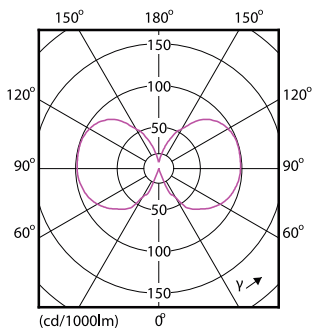

Product	D	C
LEDclassic 7-60W G120 E27 2000K GOLD APR	125 mm	188 mm

Photometric data

LED Lamps, Lightcolour /820 ST64 GOLD

Classic LEDBulb D 7-50W G120 820 GOLD

Classic LEDBulb D 7-50W G120 820 GOLD

Classic filament LEDbulbs