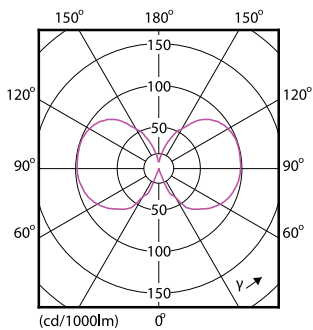

Product	D	C
LEDclassic 7-60W G120 E27 2000K GOLD APR	125 mm	188 mm

Photometric data

LED Lamps, Lightcolour /820 ST64 GOLD

Classic LEDBulb D 7-50W G120 820 GOLD

Classic LEDBulb D 7-50W G120 820 GOLD

Classic filament LEDbulbs