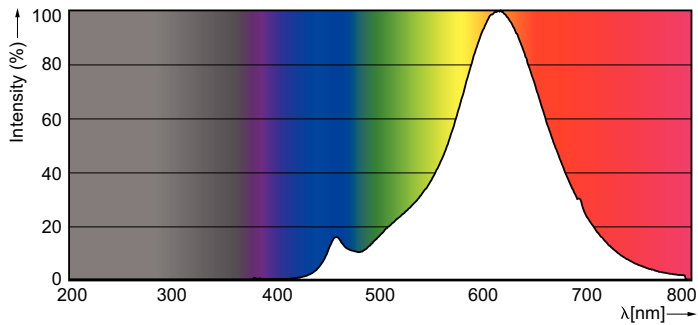

Photometric data

LED Lamps, Lightcolour /820 ST64 GOLD