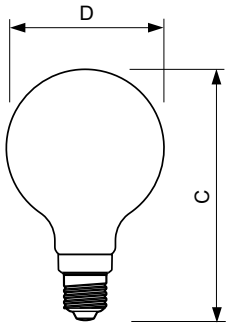

Classic filament LEDbulbs

Energy Consumption kWh/1000 h	7 kWh
Product Data	
Full product code	871869657493500
Order product name	LEDclassic 7-60W G120 E27 2000K GOLD APR
EAN/UPC - Product	8718696574935

Order code	929001229108
Numerator - Quantity Per Pack	1
Numerator - Packs per outer box	6
Material Nr. (12NC)	929001229108
Net Weight (Piece)	0.115 kg

Dimensional drawing

filament 7W-60W 620lm NAD 2200K E27D

Product	D	C
LEDclassic 7-60W G120 E27 2000K GOLD APR	125 mm	188 mm