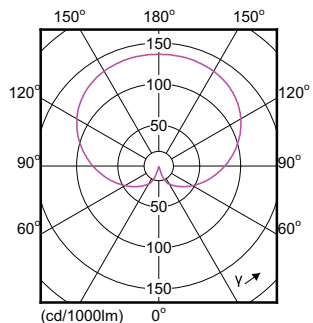

CorePro Plastic LEDbulbs

Photometric data

Light Distribution Diagram - LED Globe 120W G120 E27 WW 230V ND 1CT/4