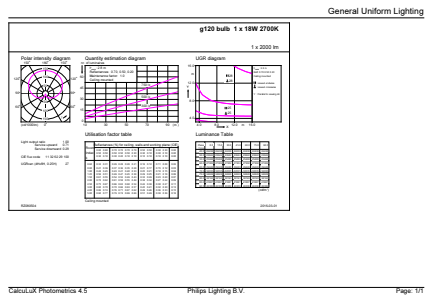

CorePro Plastic LEDbulbs

Bulb Shape	G120 [G 120mm]
Approval and Application	
Suitable For Accent Lighting	No
Energy Consumption kWh/1000 h	18 kWh
EyeComfort	Yes
Product Data	
Order product name	LED Globe 120W G120 E27 WW 230V ND 1CT/4
Full product name	LED Globe 120W G120 E27 WW 230V ND 1CT/4

Full product code	871869656759300
Order code	929001229801
Material Nr. (12NC)	929001229801
Numerator - Quantity Per Pack	1
EAN/UPC - Product/Case	8718696567593
Numerator - Packs per outer box	4
EAN/UPC - Case	8718696567609

Dimensional drawing

Product	D	C
LED Globe 120W G120 E27 WW 230V ND 1CT/4	120 mm	168 mm

Photometric data

General uniform lighting - LED Globe 120W G120 E27 WW 230V ND 1CT/4