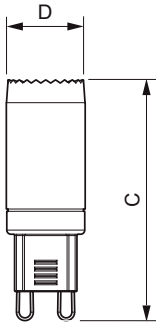

CorePro LEDcapsule MV

Energy Consumption kWh/1000 h	3 kWh
Product Data	
Full product code	871869657869800
Order product name	CorePro LEDcapsuleMV 2.3-25W G9 827 D
EAN/UPC – product	8718696578698
Order code	57869800

Numerator – quantity per pack	1
Numerator – packs per outer box	12
Material no. (12NC)	929001232002
Net weight (piece)	0.012 kg

Dimensional drawing

Capsule 230V 2.3W-25W 210lm 2700K G9 D