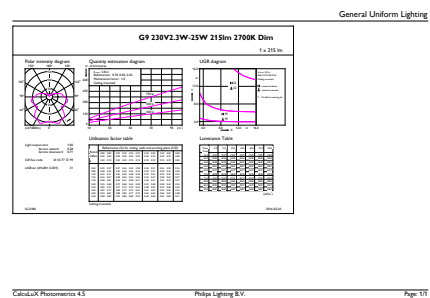

CorePro LEDcapsule MV

Energy Consumption kWh/1000 h	3 kWh
Product Data	
Full product code	871869657869800
Order product name	CorePro LEDcapsuleMV 2.3-25W G9 827 D
EAN/UPC – product	8718696578698
Order code	57869800

Numerator – quantity per pack	1
Numerator – packs per outer box	12
Material no. (12NC)	929001232002
Net weight (piece)	0.012 kg

Dimensional drawing

Product	D	C
CorePro LEDcapsuleMV 2.3-25W G9 827 D	23 mm	51 mm

Photometric data

LED Lamps, CorePro LEDcapsuleMV D 2.3-25W G9 /827