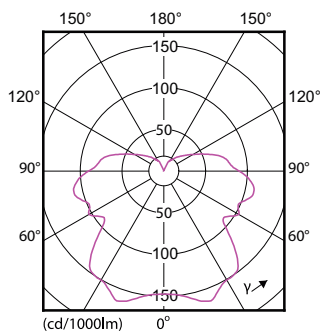

CorePro LEDcapsule MV

Energy Consumption kWh/1000 h	3 kWh
Product Data	
Full product code	871869657869800
Order product name	CorePro LEDcapsuleMV 2.3-25W G9 827 D
EAN/UPC – product	8718696578698
Order code	57869800

Numerator – quantity per pack	1
Numerator – packs per outer box	12
Material no. (12NC)	929001232002
Net weight (piece)	0.012 kg

Dimensional drawing

Product	D	C
CorePro LEDcapsuleMV 2.3-25W G9 827 D	23 mm	51 mm

Photometric data