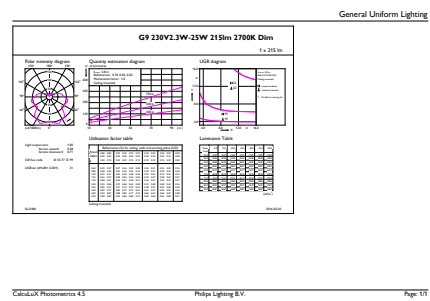

LED Lamps, CorePro LEDcapsuleMV D 2.3-25W G9 /827