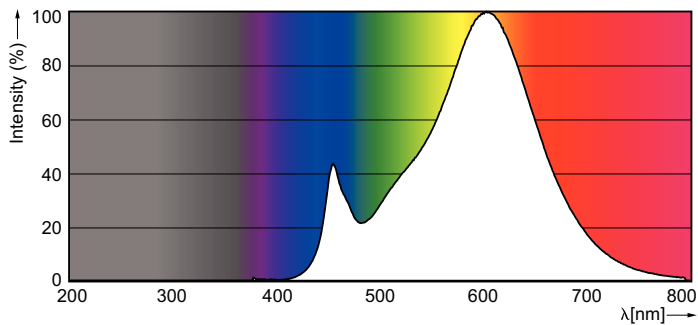

CorePro LEDcapsule MV

Energy Consumption kWh/1000 h	3 kWh
Product Data	
Full product code	871869657869800
Order product name	CorePro LEDcapsuleMV 2.3-25W G9 827 D
EAN/UPC – product	8718696578698
Order code	57869800

Numerator – quantity per pack	1
Numerator – packs per outer box	12
Material no. (12NC)	929001232002
Net weight (piece)	0.012 kg

Dimensional drawing

Product	D	C
CorePro LEDcapsuleMV 2.3-25W G9 827 D	23 mm	51 mm

Photometric data

LED Lamps, CorePro LEDcapsuleMV D 2.3-25W G9 /827