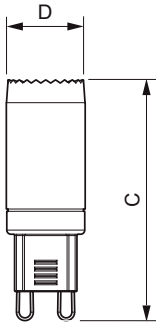

CorePro LEDcapsule MV

Energy Consumption kWh/1000 h	3 kWh
Product Data	
Full product code	871869657869800
Order product name	CorePro LEDcapsuleMV 2.3-25W G9 827 D
EAN/UPC – product	8718696578698
Order code	57869800

Numerator – quantity per pack	1
Numerator – packs per outer box	12
Material no. (12NC)	929001232002
Net weight (piece)	0.012 kg

Dimensional drawing

Capsule 230V 2.3W-25W 210lm 2700K G9 D

Product	D	C
CorePro LEDcapsuleMV 2.3-25W G9 827 D	23 mm	51 mm