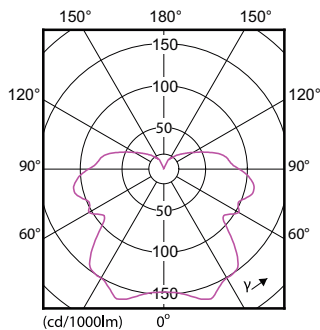

LED Lamps, CorePro LEDcapsuleMV D 2.3-25W G9 /827