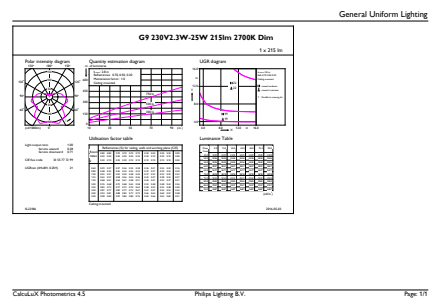

CorePro LEDcapsule MV

Energy Consumption kWh/1000 h	3 kWh
Product Data	
Full product code	871869657869800
Order product name	CorePro LEDcapsuleMV 2.3-25W G9 827 D
EAN/UPC - Product	8718696578698
Order code	929001232002

Numerator - Quantity Per Pack	1
Numerator - Packs per outer box	12
Material Nr. (12NC)	929001232002
Net Weight (Piece)	0.012 kg

Dimensional drawing

D

Product	D	C
CorePro LEDcapsuleMV 2.3-25W G9 827 D	23 mm	51 mm

Capsule 230V 2.3W-25W 210lm 2700K G9 D

Photometric data

LED Lamps, CorePro LEDcapsuleMV D 2.3-25W G9 /827

LED Lamps, CorePro LEDcapsuleMV D 2.3-25W G9 /827