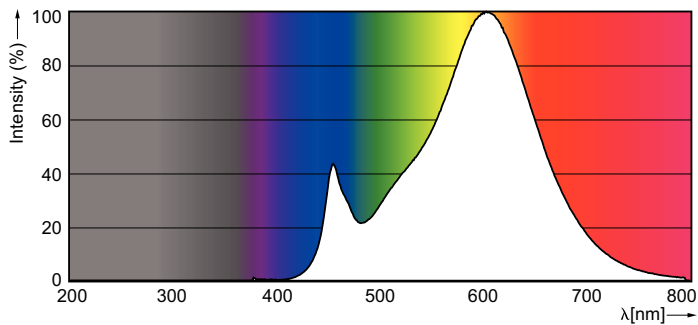

CorePro LEDcapsule MV

Energy Consumption kWh/1000 h	3 kWh
Product Data	
Full product code	871869657869800
Order product name	CorePro LEDcapsuleMV 2.3-25W G9 827 D
EAN/UPC - Product	8718696578698
Order code	929001232002

Numerator - Quantity Per Pack	1
Numerator - Packs per outer box	12
Material Nr. (12NC)	929001232002
Net Weight (Piece)	0.012 kg

Dimensional drawing

D

Product	D	C
CorePro LEDcapsuleMV 2.3-25W G9 827 D	23 mm	51 mm

Capsule 230V 2.3W-25W 210lm 2700K G9 D

Photometric data

LED Lamps, CorePro LEDcapsuleMV D 2.3-25W G9 /827

LED Lamps, CorePro LEDcapsuleMV D 2.3-25W G9 /827