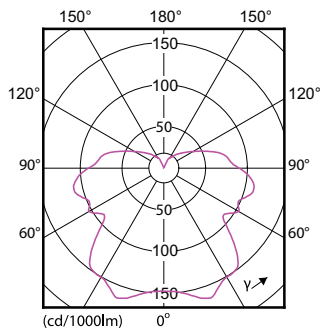

Product	D	C
CorePro LEDcapsuleMV 2.3-25W G9 827 D	23 mm	51 mm

Fotometriska data

LED Lamps, CorePro LEDcapsuleMV D 2.3-25W G9 /827

CorePro LEDcapsule MV