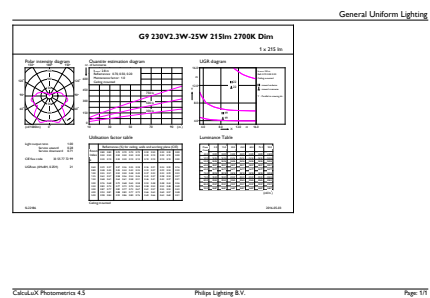

Product	D	C
CorePro LEDcapsuleMV 2.3-25W G9 827 D	23 mm	51 mm

Fotometriska data

LED Lamps, CorePro LEDcapsuleMV D 2.3-25W G9 /827

CorePro LEDcapsule MV