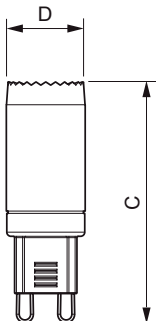

CorePro LEDcapsule MV

Energisparande produkt	Yes
Lämplig för accentbelysning	No
Energiförbrukning kWh/1 000 tim	3 kWh
Produktdata	
Fullständig produktkod	871869657869800
Beställningsproduktnamn	CorePro LEDcapsuleMV 2.3-25W G9 827 D
EAN/UPC – Produkt	8718696578698

Beställningsnummer	57869800
Räknare – Antal per förpackning	1
Räknare – antal förpackningar per kartong	12
Materialnummer (12NC)	929001232002
Nettovikt (stycke)	0,012 kg

Måttskiss

Capsule 230V 2.3W-25W 210lm 2700K G9 D