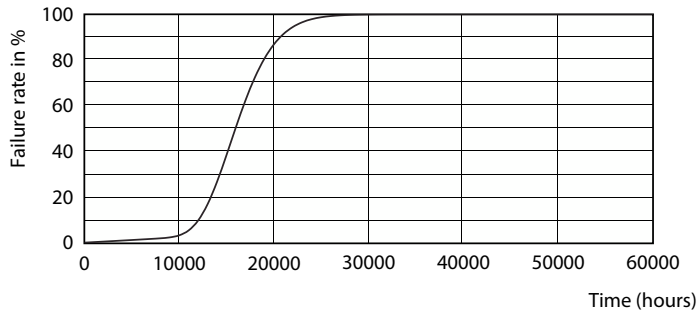

Lifetime

Life Expectancy Diagram - CorePro LEDbulb ND 8-60W A60 B22 827