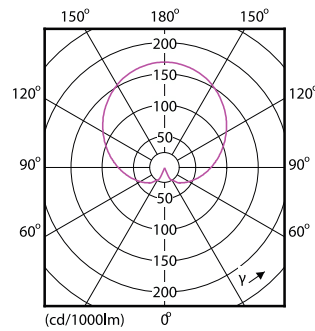

Product data

General Information	
Cap-Base	B22 [B22]
Nominal lifetime	15,000 hour(s)
Switching Cycle	50,000
Lighting Technology	LED
Flux measurement reference	Sphere
EU RoHS compliant	Yes
Light Technical	
Color Code	827 [CCT of 2700K]
Beam Angle (Nom)	200 degree(s)
Luminous Flux	806 lm
Color Designation	Warm White (WW)
Correlated Color Temperature (Nom)	2700 K
Luminous Efficacy (rated) (Nom)	100.00 lm/W
Color Consistency	<6
Color rendering index (CRI)	80
LLMF At End Of Nominal Lifetime (Nom)	70 %
Flickering value (PstLM)	1
Stroboscopic effect value (SVM)	0.4

CorePro Plastic LEDbulbs

Approval and Application

Energy Efficiency Class	F
Energy Consumption kWh/1000 h	8 kWh
EPREL Registration Number	397622
EyeComfort	Yes

Product Data

Order product name	CorePro LEDbulb ND 8-60W A60 B22 827
Full product name	CorePro LEDbulb ND 8-60W A60 B22 827

Dimensional drawing

Product	D	C
CorePro LEDbulb ND 8-60W A60 B22 827	60 mm	110 mm

Photometric data

General uniform lighting - CorePro LEDbulb ND 8-60W A60 B22 827

Light Distribution Diagram - CorePro LEDbulb ND 8-60W A60 B22 827