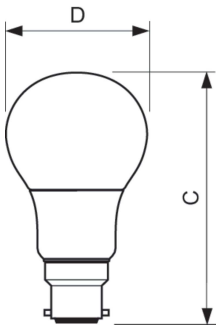

Dimensional drawing

Product	D	C
CorePro LEDbulb ND 8-60W A60 B22 827	60 mm	110 mm

Photometric data

General uniform lighting - CorePro LEDbulb ND 8-60W A60 B22 827

Light Distribution Diagram - CorePro LEDbulb ND 8-60W A60 B22 827