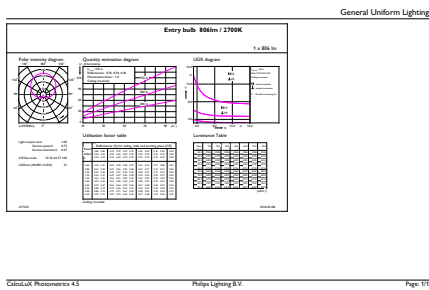

Photometric data

General uniform lighting - CorePro LEDbulb ND 8-60W A60 B22 827