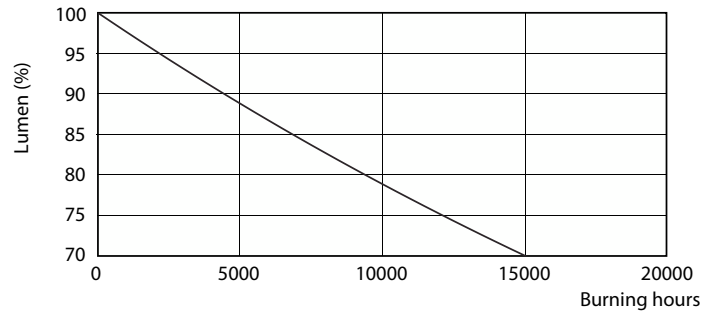

Product data

General Information	
Cap-Base	B22 [B22]
Nominal lifetime	15,000 hour(s)
Switching Cycle	50,000
Lighting Technology	LED
Flux measurement reference	Sphere
EU RoHS compliant	Yes
Light Technical	
Color Code	827 [CCT of 2700K]
Beam Angle (Nom)	200 degree(s)
Luminous Flux	806 lm
Color Designation	Warm White (WW)
Correlated Color Temperature (Nom)	2700 K
Luminous Efficacy (rated) (Nom)	100.00 lm/W
Color Consistency	<6
Color rendering index (CRI)	80
LLMF At End Of Nominal Lifetime (Nom)	70 %
Flickering value (PstLM)	1
Stroboscopic effect value (SVM)	0.4

CorePro Plastic LEDbulbs

Photometric data

Spectral Power Distribution Colour - CorePro LEDbulb ND 8-60W A60 B22 827

Lifetime

Life Expectancy Diagram - CorePro LEDbulb ND 8-60W A60 B22 827

Lumen Maintenance Diagram - CorePro LEDbulb ND 8-60W A60 B22 827