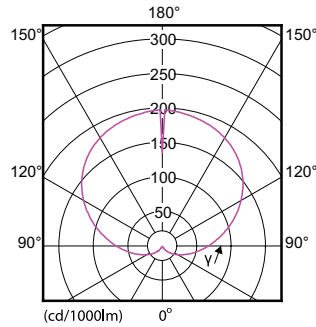

Photometric data

Light Distribution Diagram - CorePro LEDbulb ND 13-100W A60 E27 827