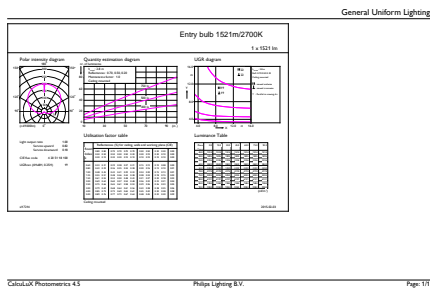

Photometric data

Light Distribution Diagram - CorePro LEDbulb ND 13-100W A60 E27 827