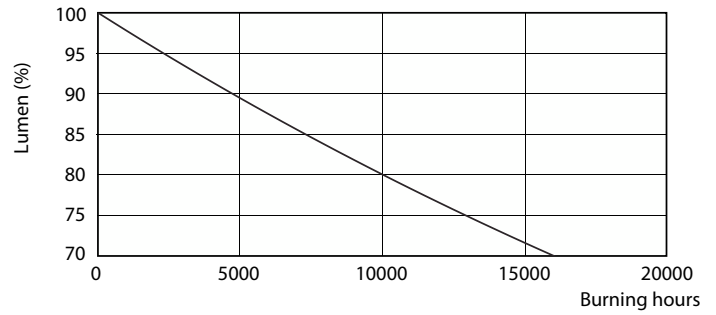

CorePro Plastic LEDbulbs

Lifetime

Lumen Maintenance Diagram - CorePro LEDbulb ND 13-100W A60 E27 827