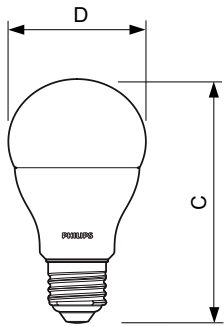

CorePro Plastic LEDbulbs

EPREL Registration Number	397.628
CE mark	Yes
EU RoHS compliant	Yes
Product Data	
Full product code	871869649074700
Order product name	CorePro LEDbulb ND 13-100W A60 E27 827
Order code	49074700

Numerator - Quantity Per Pack	1
Numerator - Packs per outer box	10
Material number (12NC)	929001234502
Full product name	CorePro LEDbulb ND 13-100W A60 E27 827
EAN/UPC - Case	8718696490754

Dimensional drawing

Product	D	C
CorePro LEDbulb ND 13-100W A60 E27 827	60 mm	110 mm