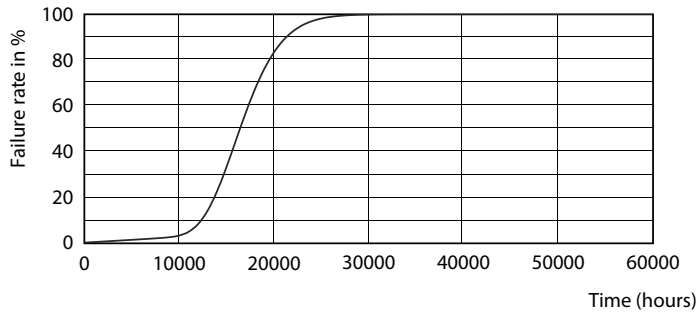

CorePro Plastic LEDbulbs

Lifetime

Life Expectancy Diagram - CorePro LEDbulb ND 13-100W A60 E27 827