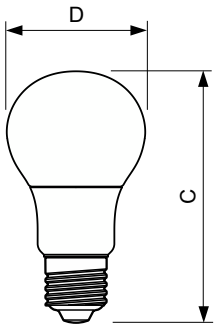

Product data

General Information		Power Consumption	
Cap-Base	E27 [E27]	Lamp Current (Nom)	75 mA
Nominal lifetime	15,000 hour(s)	Wattage Equivalent	60 W
Switching Cycle	50,000	Starting Time (Nom)	0.5 s
Lighting Technology	LED	Warm-up time to 60% light	0.5 s
Flux measurement reference	Sphere	Power Factor (Fraction)	0.5
		Voltage (Nom)	220-240 V
Light Technical		Temperature	
Color Code	840 [CCT of 4000K]	T-Case Maximum (Nom)	85 °C
Beam Angle (Nom)	200 degree(s)		
Luminous Flux	806 lumen	Controls and Dimming	
Color Designation	Cool White (CW)	Dimmable	No
Correlated Color Temperature (Nom)	4000 K	Mechanical and Housing	
Luminous Efficacy (rated) (Nom)	107 lm/W	Bulb Finish	Frosted
Color Consistency	<6	Bulb Shape	A60 [A 60mm]
Color rendering index (CRI)	80	Approval and Application	
LLMF At End Of Nominal Lifetime (Nom)	70 %	Energy Efficiency Class	F
		Energy Consumption kWh/1000 h	8 kWh
Operating and Electrical			
Line Frequency	50 to 60 Hz		
Input Frequency	50 to 60 Hz		

Product	D	C
CorePro LEDbulb ND 7.5-60W A60 E27 840	60 mm	110 mm

Photometric data

General uniform lighting - CorePro LEDbulb ND 7.5-60W A60 E27 840

Light Distribution Diagram - CorePro LEDbulb ND 7.5-60W A60 E27 840