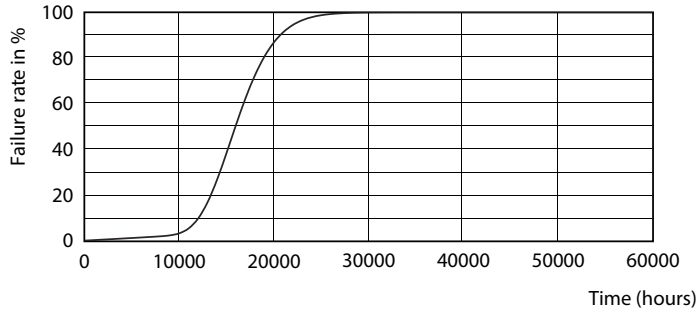

CorePro Plastic LEDbulbs

Lifetime

Life Expectancy Diagram - CorePro LEDbulb ND 7.5-60W A60 E27 840