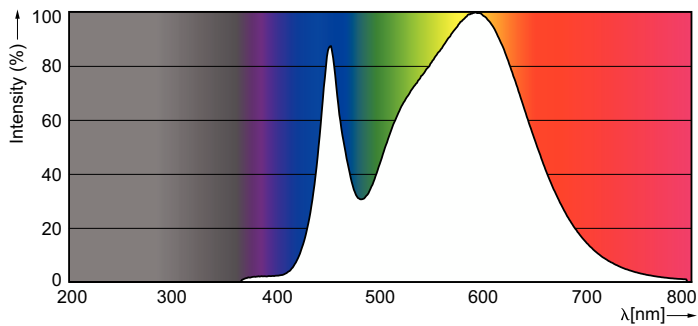

Spectral Power Distribution Colour - CorePro LEDbulb ND 7.5-60W A60 E27 840