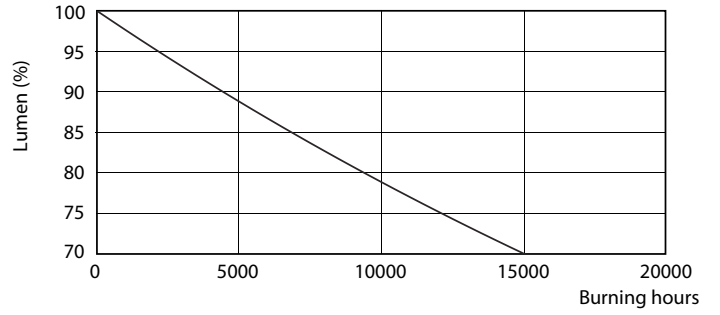

CorePro Plastic LEDbulbs

Lifetime

Lumen Maintenance Diagram - CorePro LEDbulb ND 7.5-60W A60 E27 840