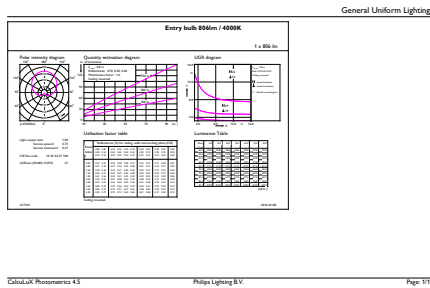

Photometric data

General uniform lighting - CorePro LEDbulb ND 7.5-60W A60 E27 840