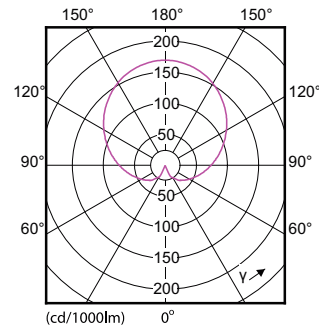

Product data

General Information		Power Consumption	
Cap-Base	E27 [E27]	Lamp Current (Nom)	75 mA
Nominal lifetime	15,000 hour(s)	Wattage Equivalent	60 W
Switching Cycle	50,000	Starting Time (Nom)	0.5 s
Lighting Technology	LED	Warm-up time to 60% light	0.5 s
Flux measurement reference	Sphere	Power Factor (Fraction)	0.5
		Voltage (Nom)	220-240 V
Light Technical		Temperature	
Color Code	840 [CCT of 4000K]	T-Case Maximum (Nom)	85 °C
Beam Angle (Nom)	200 degree(s)		
Luminous Flux	806 lumen	Controls and Dimming	
Color Designation	Cool White (CW)	Dimmable	No
Correlated Color Temperature (Nom)	4000 K	Mechanical and Housing	
Luminous Efficacy (rated) (Nom)	107 lm/W	Bulb Finish	Frosted
Color Consistency	<6	Bulb Shape	A60 [A 60mm]
Color rendering index (CRI)	80	Approval and Application	
LLMF At End Of Nominal Lifetime (Nom)	70 %	Energy Efficiency Class	F
		Energy Consumption kWh/1000 h	8 kWh
Operating and Electrical			
Line Frequency	50 to 60 Hz		
Input Frequency	50 to 60 Hz		

Product	D	C
CorePro LEDbulb ND 7.5-60W A60 E27 840	60 mm	110 mm

Photometric data

General uniform lighting - CorePro LEDbulb ND 7.5-60W A60 E27 840

Light Distribution Diagram - CorePro LEDbulb ND 7.5-60W A60 E27 840