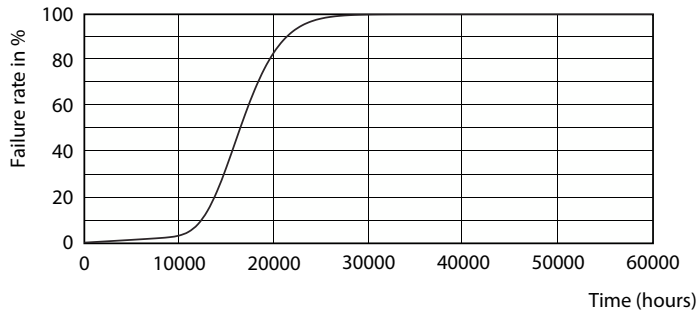

Essential LED bulbs

Lifetime

Life Expectancy Diagram - ESS LEDBulb 14W E27 3000K HV 1PF/20 AR