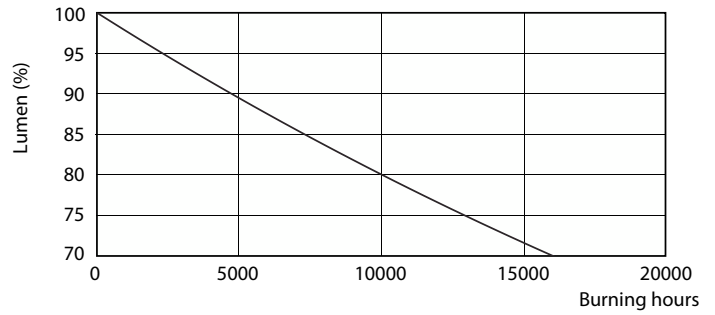

Essential LED bulbs

Lifetime

Lumen Maintenance Diagram - ESS LEDBulb 14W E27 3000K HV 1PF/20 AR