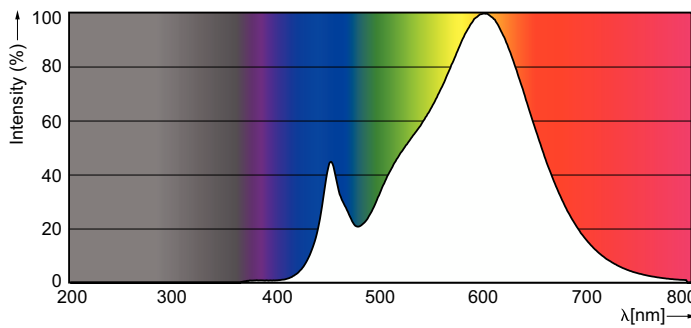

Spectral Power Distribution Colour - ESS LEDBulb 14W E27 3000K HV 1PF/20 AR