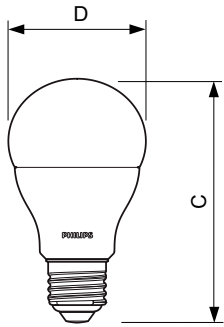

Essential LED bulbs

Numerator - Quantity Per Pack	1
EAN/UPC - Product/Case	8718699605452
Numerator - Packs per outer box	20

EAN/UPC - Case	8718699605469

Dimensional drawing

Product	D	C
ESS LEDBulb 14W E27 3000K HV 1PF/20 AR	60 mm	110 mm