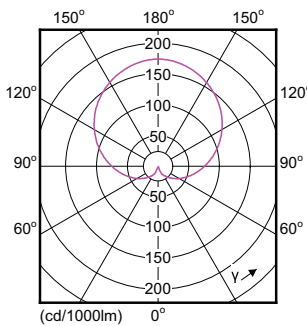

Photometric data

Light Distribution Diagram - ESS LEDBulb 14W E27 3000K HV 1PF/20 AR