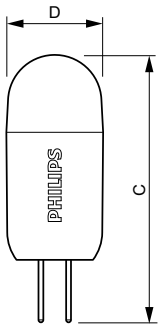

### Product data

General Information		Wattage equivalent	
Cap base	G4 [ G4]		20 W
Nominal lifetime (nom.)	15000 h	Starting time (nom.)	0.5 s
Switching cycle	50000X	Warm-up time to 60% light (nom.)	0.5 s
Technical type	2-20W	Power factor (nom.)	0.7
		Voltage (Nom)	12 V
Light Technical		Temperature	
Colour code	827 [ CCT of 2,700 K]	T-Case maximum (nom.)	84 °C
Luminous flux (nom.)	200 lm		
Luminous flux (rated) (nom.)	200 lm	Controls and Dimming	
Colour designation	Warm White (WW)	Dimmable	Yes
Correlated colour temperature (nom.)	2700 K	Approval and Application	
Luminous efficacy (rated) (nom.)	100.00 lm/W	Energy efficiency label (EEL)	A++
Colour consistency	<6	Energy-saving product	Yes
Color rendering index (nom.)	80	Suitable for accent lighting	Yes
LLMF at end of nominal lifetime (nom.)	70 %	Energy Consumption kWh/1000 h	3 kWh
Operating and Electrical		Product Data	
Power (Rated) (Nom)	2 W	Full product code	871869657865000
Lamp current (nom.)	220 mA		

## Dimensional drawing

Capsule 12V 2W-20W 200lm 2700K G4 D

Product	D	C
CorePro LEDcapsuleLV 2-20W G4 827 D	17 mm	48 mm