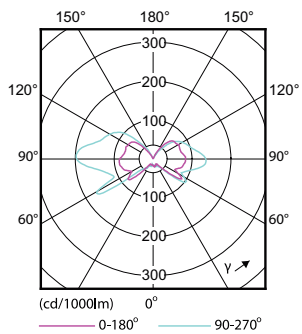

CorePro LEDcapsule LV

Order product name	CorePro LEDcapsuleLV 2-20W G4 827 D
EAN/UPC – product	8718696578650
Order code	57865000
Numerator – quantity per pack	1
Numerator – packs per outer box	12

Material no. (12NC)	929001235302
Net weight (piece)	0.012 kg

Dimensional drawing

Product	D	C
CorePro LEDcapsuleLV 2-20W G4 827 D	17 mm	48 mm

Photometric data