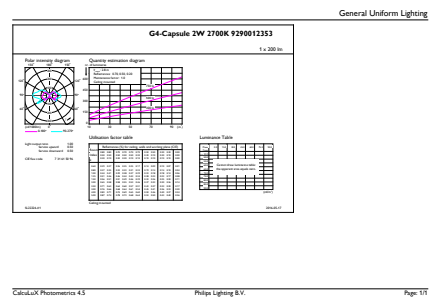

Photometric data

LED Lamps, CorePro LEDcapsuleLV D 2-20W G4 /827