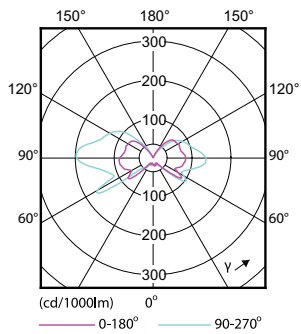

CorePro LEDcapsule LV

Product Data

Full product code	871869657865000
Order product name	CorePro LEDcapsuleLV 2-20W G4 827 D
EAN/UPC – product	8718696578650
Order code	57865000
Numerator – quantity per pack	1

Numerator – packs per outer box	12
Material no. (12NC)	929001235302
Net weight (piece)	0.012 kg

Dimensional drawing

Product	D	C
CorePro LEDcapsuleLV 2-20W G4 827 D	17 mm	48 mm

Photometric data