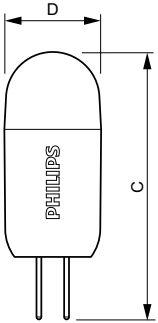

### Product data

General Information		Lamp current (nom.)	
Cap base	G4 [ G4]		220 mA
Nominal lifetime (nom.)	15000 h	Starting time (nom.)	0.5 s
Switching cycle	50000X	Warm-up time to 60% light (nom.)	0.5 s
Technical type	2-20W	Power factor (nom.)	0.7
		Voltage (Nom)	12 V
Light Technical		Temperature	
Colour code	827 [ CCT of 2,700 K]	T-Case maximum (nom.)	84 °C
Luminous flux (nom.)	200 lm		
Luminous flux (rated) (nom.)	200 lm	Controls and Dimming	
Colour designation	Warm white (WW)	Dimmable	Yes
Correlated colour temperature (nom.)	2700 K	Approval and Application	
Luminous efficacy (rated) (nom.)	100.00 lm/W	Energy efficiency label (EEL)	A++
Colour consistency	<6	Energy-saving product	Yes
Color rendering index (nom.)	80	Suitable for accent lighting	Yes
LLMF at end of nominal lifetime (nom.)	70 %	Energy Consumption kWh/1000 h	3 kWh
Operating and Electrical			
Power (Rated) (Nom)	2 W		

## Dimensional drawing

Capsule 12V 2W-20W 200lm 2700K G4 D

Product	D	C
CorePro LEDcapsuleLV 2-20W G4 827 D	17 mm	48 mm