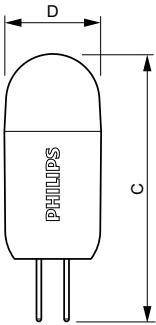

Product data

General Information		Lamp current (nom.)	
Cap base	G4 [G4]		220 mA
Nominal lifetime (nom.)	15000 h	Wattage equivalent	20 W
Switching cycle	50000X	Starting time (nom.)	0.5 s
Technical type	2-20W	Warm-up time to 60% light (nom.)	0.5 s
		Power factor (nom.)	0.7
		Voltage (Nom)	12 V
Light Technical		Temperature	
Colour Code	827 [CCT of 2,700 K]	T-Case maximum (nom.)	84 °C
Lamp Luminous Flux 25°C EL (Nom)	200 lm		
Lamp Luminous Flux (Nom)	200 lm	Controls and Dimming	
Colour Designation	Warm white (WW)	Dimmable	Yes
Colour Temperature, horizontal (Nom)	2700 K	Approval and Application	
Lamp Luminous Efficacy EM (Nom)	100.00 lm/W	Energy efficiency label (EEL)	A++
Colour consistency	<6	Energy-saving product	Yes
Colour Rendering Index,horiz (Nom)	80	Suitable for accent lighting	Yes
LLMF at end of nominal lifetime (nom.)	70 %	Energy Consumption kWh/1000 h	3 kWh
Operating and Electrical			
Power (Rated) (Nom)	2 W		

Numerator – packs per outer box	12
Material no. (12NC)	929001235302
Net weight (piece)	0.012 kg

Dimensional drawing

Capsule 12V 2W-20W 200lm 2700K G4 D

Product	D	C
CorePro LEDcapsuleLV 2-20W G4 827 D	17 mm	48 mm