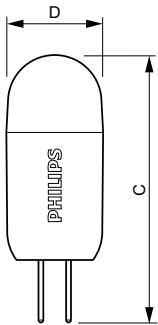

CorePro LEDcapsule LV

Energy Consumption kWh/1000 h	3 kWh
Product Data	
Order product name	CorePro LEDcapsuleLV 2-20W G4 827 D
Full product name	CorePro LEDcapsuleLV 2-20W G4 827 D
Full product code	871869657865000
Order code	929001235302

Material Nr. (12NC)	929001235302
Numerator - Quantity Per Pack	1
EAN/UPC - Product/Case	8718696578650
Numerator - Packs per outer box	12
EAN/UPC - Case	8718696578667

Dimensional drawing

Product	D	C
CorePro LEDcapsuleLV 2-20W G4 827 D	17 mm	48 mm