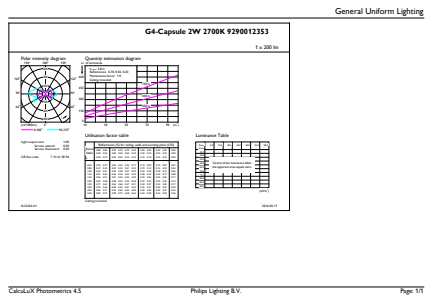

Photometric data