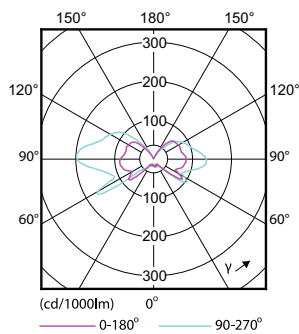

Photometric data

Spectral Power Distribution Colour - CorePro LEDcapsuleLV 2-20W G4 827 D

General uniform lighting - CorePro LEDcapsuleLV 2-20W G4 827 D

Light Distribution Diagram - CorePro LEDcapsuleLV 2-20W G4 827 D