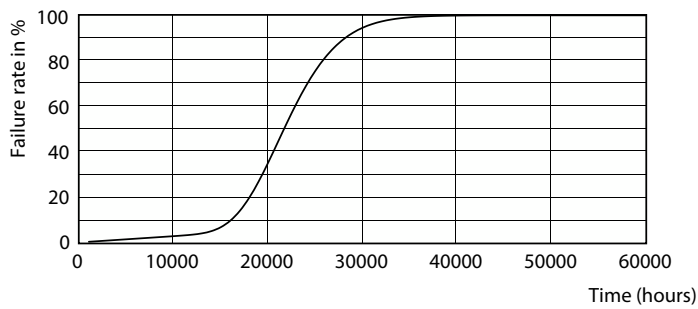

Lebensdauer

Life Expectancy Diagram - LED SSW 60W A60 E27 WW FR ND 1SRT4