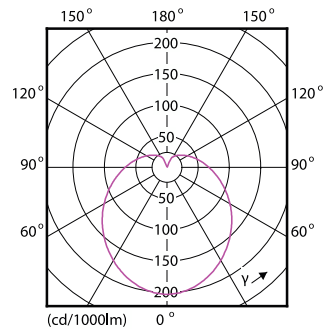

Abmessungsskizzen

Product	D	C
LED SSW 60W A60 E27 WW FR ND 1SRT4	61 mm	111 mm

Photometrische Daten

Spectral Power Distribution Colour - LED SSW 60W A60 E27 WW FR ND
1SRT4

Spectral Power Distribution Colour - LED SSW 60W A60 E27 WW FR ND
1SRT4

SceneSwitch Glühlampenform

Photometrische Daten

Spectral Power Distribution Colour - LED SSW 60W A60 E27 WW FR ND 1SRT4

General uniform lighting - LED SSW 60W A60 E27 WW FR ND 1SRT4

Light Distribution Diagram - LED SSW 60W A60 E27 WW FR ND 1SRT4