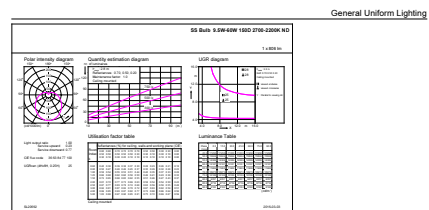

Product data

General Information	
Cap base	E27 [E27]
RoHS mark	RoHS mark
Nominal lifetime (nom.)	15000 h
Switching cycle	100000X
Technical Type Setting(s)	8-5-2-60 W
Light Technical	
Colour code	827/825/822 [CCT of 2,700 K/2,500 K/2,200 K]
Luminous Flux Setting(s)	806-320-80 lm
Luminous Flux (Rated) Setting(s)	806-320-80 lm
Colour designation	Warm/Extra Warm/Very Warm
Correlated Color Temperature Setting(s)	2700/2500/2200 K
Luminous efficacy (rated) (nom.)	100.00 lm/W
Colour consistency	<6
Color rendering index (nom.)	80
LLMF at end of nominal lifetime (nom.)	70 %

EAN/UPC – product	8718696588840
Order code	58884002
Numerator – quantity per pack	1
Numerator – packs per outer box	4
Material no. (12NC)	929001236558
Net weight (piece)	0.060 kg

Dimensional drawing

SS Bulb 9.5W-60W 150D 2700-2200K E27 ND

Product	D	C
LED Scene Switch 60W A60 E27 WW FR ND 1SRT4	61 mm	111 mm

Photometric data

LED Lamps, SceneSwitch ND 60W A60S /822

LED Lamps, SceneSwitch ND 60W A60S /825

LED Lamps, SceneSwitch ND 60W A60S /827