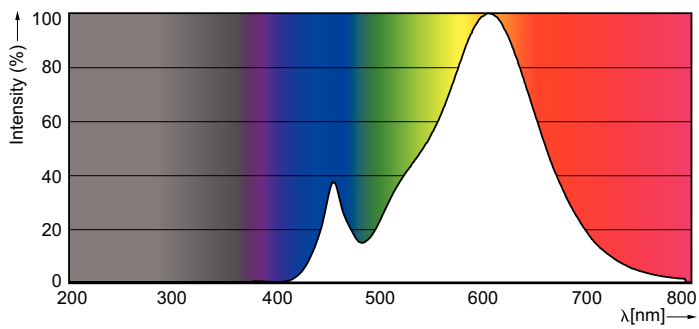

Photometric data

CorePro LEDbulb ND 4-40W ST64 827