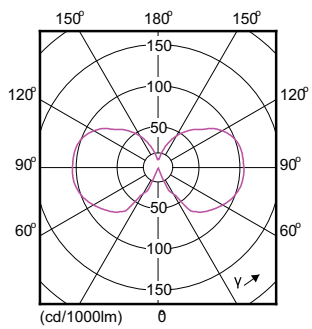

Net weight (piece)	0.030 kg
--------------------	----------

Dimensional drawing

filament 4.5W-40W 470lm NAD 2700K E27ND

Product	D	C
CLA LEDBulb ND 4-40W ST64 E27 827 CL	64 mm	140 mm

Photometric data

CorePro LEDbulb ND 4-40W ST64 827