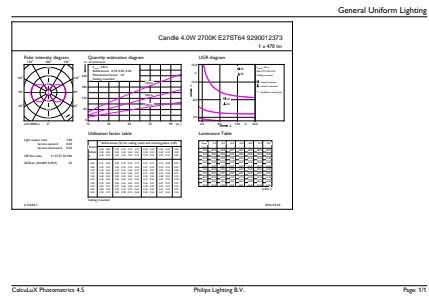

Net weight (piece)	0.030 kg
--------------------	----------

Dimensional drawing

filament 4.5W-40W 470lm NAD 2700K E27ND

Product	D	C
CLA LEDBulb ND 4-40W ST64 E27 827 CL	64 mm	140 mm

Photometric data

CorePro LEDbulb ND 4-40W ST64 827