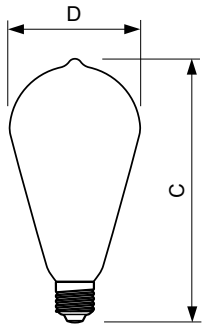

Product data

General Information	
Cap base	E27 [E27]
Nominal lifetime (nom.)	15000 h
Switching cycle	20000X
Technical type	4-40W

Light Technical	
Colour code	827 [CCT of 2,700 K]
Luminous flux (nom.)	470 lm
Luminous flux (rated) (nom.)	470 lm
Colour designation	Warm White (WW)
Correlated colour temperature (nom.)	2700 K
Luminous efficacy (rated) (nom.)	118.00 lm/W
Colour consistency	<6
Color rendering index (nom.)	80
LLMF at end of nominal lifetime (nom.)	70 %

Net weight (piece)	0.030 kg
--------------------	----------

Dimensional drawing

filament 4.5W-40W 470lm NAD 2700K E27ND

Product	D	C
CLA LEDBulb ND 4-40W ST64 E27 827 CL	64 mm	140 mm

Photometric data

CorePro LEDbulb ND 4-40W ST64 827