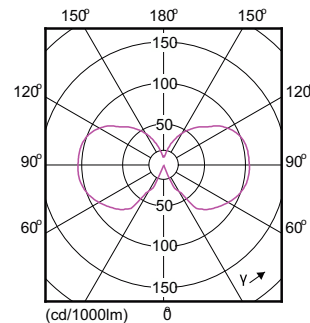

Product	D	C
CLA LEDBulb ND 4-40W ST64 E27 827 CL	64 mm	140 mm

Fotometrische gegevens

Spectral Power Distribution Colour - CLA LEDBulb ND 4-40W ST64 E27 827 CL

General uniform lighting - CLA LEDBulb ND 4-40W ST64 E27 827 CL