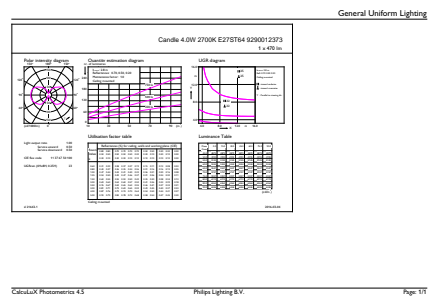

Product	D	C
CLA LEDBulb ND 4-40W ST64 E27 827 CL	64 mm	140 mm

Fotometrische gegevens

Spectral Power Distribution Colour - CLA LEDBulb ND 4-40W ST64 E27 827 CL

General uniform lighting - CLA LEDBulb ND 4-40W ST64 E27 827 CL