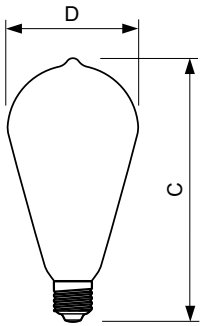

Product	D	C
CLA LEDBulb ND 4-40W ST64 E27 827 CL	64 mm	140 mm

Fotometrische gegevens

Spectral Power Distribution Colour - CLA LEDBulb ND 4-40W ST64 E27 827 CL

General uniform lighting - CLA LEDBulb ND 4-40W ST64 E27 827 CL