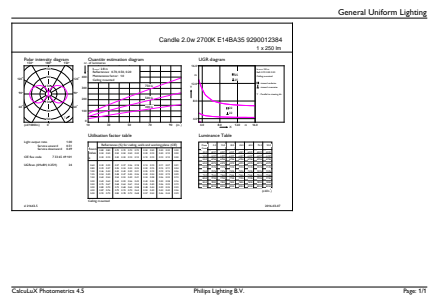

Classic filament LED candles and lusters

Energy Saving Product	Yes
Suitable For Accent Lighting	No
Energy Consumption kWh/1000 h	2 kWh
EPREL Registration Number	387361

Product Data

Order product name	Classic LEDCandle ND 2-25W BA35 E14 827 CL
EAN/UPC - Product	8718696574096

Order code	324491
Numerator - Quantity Per Pack	1
Numerator - Packs per outer box	10
Material Nr. (12NC)	929001238402
Net Weight (Piece)	0.014 kg

Dimensional drawing

Product	D	C
Classic LEDCandle ND 2-25W BA35 E14 827 CL	35 mm	123 mm

filament 2.5W-25W 250lm NAD 2700K E14ND

Photometric data