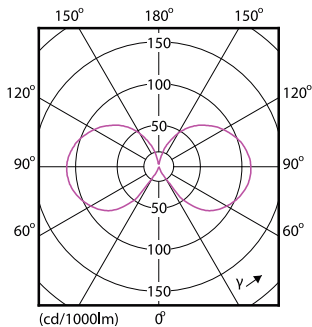

LED Lamps, Lightcolour /827 ND CL

Classic LEDCandle ND 2-25W BA35 827 CL

Classic LEDCandle ND 2-25W BA35 827 CL