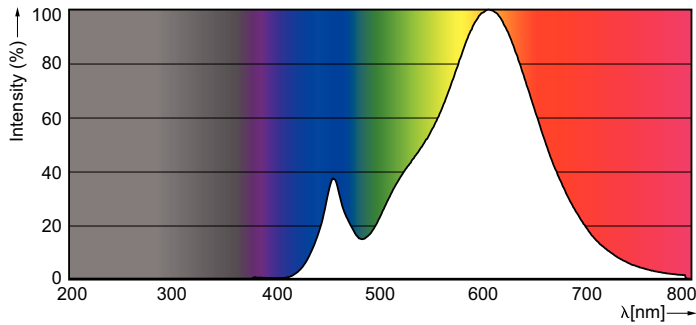

Classic filament LED candles and lusters

Energy Saving Product	Yes
Suitable For Accent Lighting	No
Energy Consumption kWh/1000 h	2 kWh
EPREL Registration Number	387361

Product Data

Order product name	Classic LEDCandle ND 2-25W BA35 E14 827 CL
EAN/UPC - Product	8718696574096

Order code	324491
Numerator - Quantity Per Pack	1
Numerator - Packs per outer box	10
Material Nr. (12NC)	929001238402
Net Weight (Piece)	0.014 kg

Dimensional drawing

Product	D	C
Classic LEDCandle ND 2-25W BA35 E14 827 CL	35 mm	123 mm

filament 2.5W-25W 250lm NAD 2700K E14ND

Photometric data