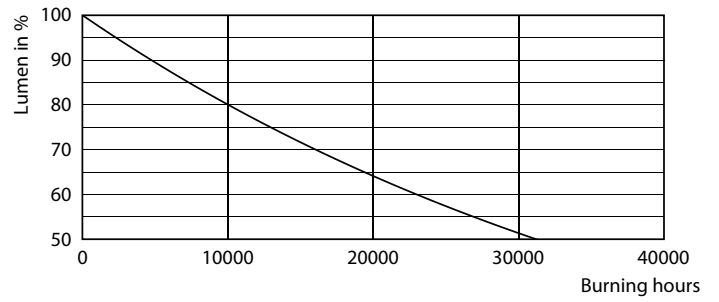

Classic filament LED candles and lusters

Lifetime

15K LMP