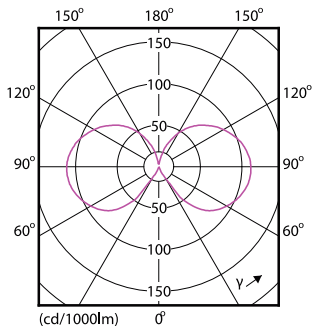

Product	D	C
Classic LEDCandle ND 2-25W BA35 E14 827 CL	35 mm	123 mm

filament 2.5W-25W 250lm NAD 2700K E14ND

Photometric data

LED Lamps, Lightcolour /827 ND CL

Classic LEDCandle ND 2-25W BA35 827 CL

Classic LEDCandle ND 2-25W BA35 827 CL