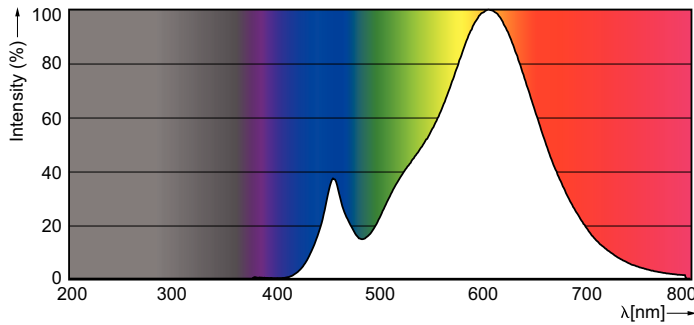

Classic filament LED candles and lusters

Energy Saving Product	Yes
Suitable For Accent Lighting	No
Energy Consumption kWh/1000 h	2 kWh
EPREL Registration Number	387361
Product Data	
Full product code	871869657409600
Order product name	Classic LEDCandle ND 2-25W BA35 E14 827 CL

EAN/UPC - Product	8718696574096
Order code	929001238402
Numerator - Quantity Per Pack	1
Numerator - Packs per outer box	10
Material Nr. (12NC)	929001238402
Net Weight (Piece)	0.014 kg

Dimensional drawing

Product	D	C
Classic LEDCandle ND 2-25W BA35 E14 827 CL	35 mm	123 mm

filament 2.5W-25W 250lm NAD 2700K E14ND

Photometric data