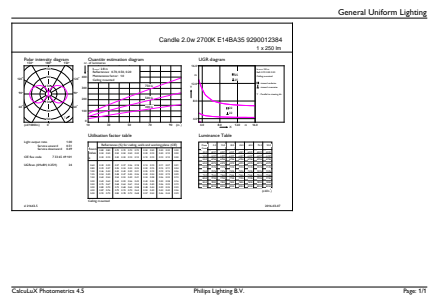

Classic filament LED candles and lusters

Energy Saving Product	Yes
Suitable For Accent Lighting	No
Energy Consumption kWh/1000 h	2 kWh
EPREL Registration Number	387361
Product Data	
Full product code	871869657409600
Order product name	Classic LEDCandle ND 2-25W BA35 E14 827 CL

EAN/UPC - Product	8718696574096
Order code	929001238402
Numerator - Quantity Per Pack	1
Numerator - Packs per outer box	10
Material Nr. (12NC)	929001238402
Net Weight (Piece)	0.014 kg

Dimensional drawing

Product	D	C
Classic LEDCandle ND 2-25W BA35 E14 827 CL	35 mm	123 mm

filament 2.5W-25W 250lm NAD 2700K E14ND

Photometric data