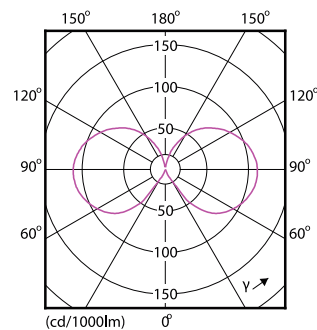

Classic LEDCandle ND 2-25W P45 827 CL