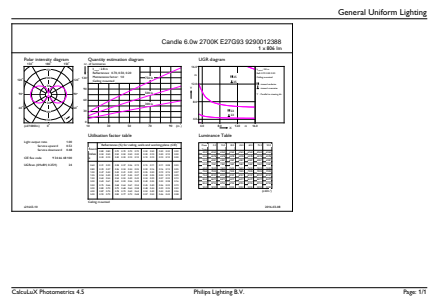

Product	D	C
LEDClassic 60W G93 E27 WW CL ND 1CT/4	95 mm	140 mm

Photometric data

Spectral Power Distribution Colour - LEDClassic 60W G93 E27 WW CL ND 1CT/4

General uniform lighting - LEDClassic 60W G93 E27 WW CL ND 1CT/4