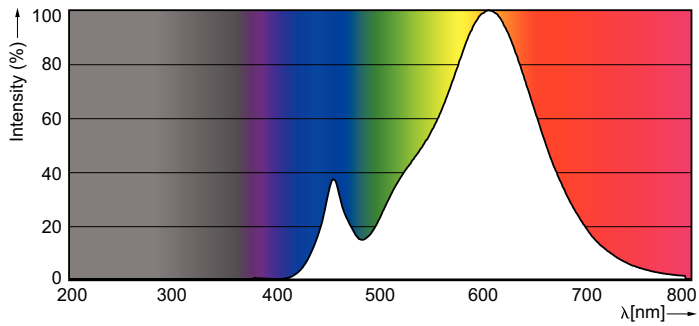

Product data

General Information	
Cap-Base	E27 [E27]
Nominal lifetime	15,000 hour(s)
Switching Cycle	20,000
Lighting Technology	LED
EU RoHS compliant	Yes
Light Technical	
Color Code	827 [CCT of 2700K]
Luminous Flux	806 lm
Color Designation	Warm White (WW)
Correlated Color Temperature (Nom)	2700 K
Luminous Efficacy (rated) (Nom)	134.00 lm/W
Color Consistency	<6
Color rendering index (CRI)	80
LLMF At End Of Nominal Lifetime (Nom)	70 %
Operating and Electrical	
Line Frequency	50 to 60 Hz
Input Frequency	50 to 60 Hz
Power Consumption	6 W
Lamp Current (Nom)	52 mA

Starting Time (Nom)	0.5 s
Warm-up time to 60% light	0.5 s
Power Factor (Fraction)	0.5
Voltage (Nom)	220-240 V
Controls and Dimming	
Dimmable	No
Mechanical and Housing	
Bulb Finish	Clear
Bulb Shape	G93 [G 93mm]
Approval and Application	
Energy Consumption kWh/1000 h	6 kWh
EyeComfort	Yes
Product Data	
Order product name	LEDClassic 60W G93 E27 WW CL ND 1CT/4
Full product name	LEDClassic 60W G93 E27 WW CL ND 1CT/4
Full product code	871869668818200
Order code	929001238842
Material Nr. (12NC)	929001238842

Product	D	C
LEDClassic 60W G93 E27 WW CL ND 1CT/4	95 mm	140 mm

Photometric data

Spectral Power Distribution Colour - LEDClassic 60W G93 E27 WW CL ND 1CT/4

General uniform lighting - LEDClassic 60W G93 E27 WW CL ND 1CT/4