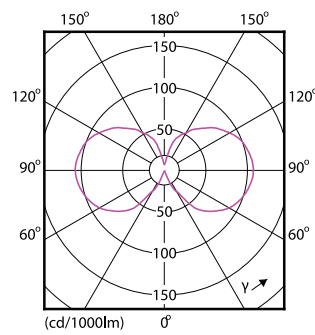

Product	D	C
LEDClassic 60W G93 E27 WW CL ND 1CT/4	95 mm	140 mm

Photometric data

Spectral Power Distribution Colour - LEDClassic 60W G93 E27 WW CL ND 1CT/4

General uniform lighting - LEDClassic 60W G93 E27 WW CL ND 1CT/4

Light Distribution Diagram - LEDClassic 60W G93 E27 WW CL ND 1CT/4

Standard LED bulbs

Lifetime

Life Expectancy Diagram - LEDClassic 60W G93 E27 WW CL ND 1CT/4

Lumen Maintenance Diagram - LEDClassic 60W G93 E27 WW CL ND 1CT/4