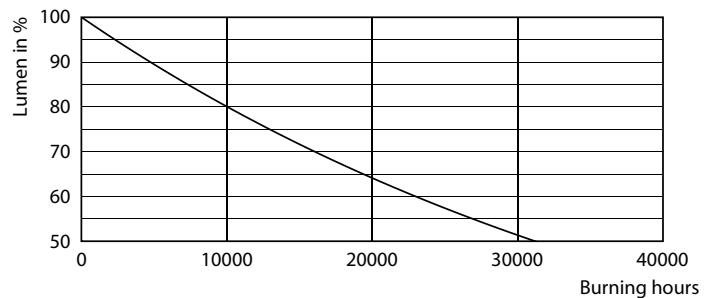

Standard LED bulbs

Lifetime

Life Expectancy Diagram - LEDClassic 60W G93 E27 WW CL ND 1CT/4

Lumen Maintenance Diagram - LEDClassic 60W G93 E27 WW CL ND 1CT/4