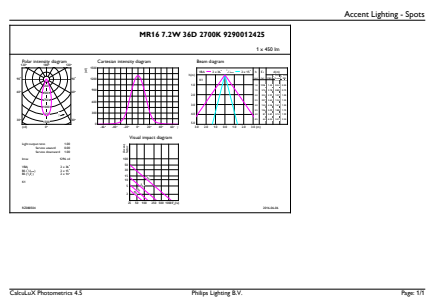

Dữ liệu phân bố ánh sáng

MAS LED ExpertColor 7.2-50W MR16 GU5.3 927 36D