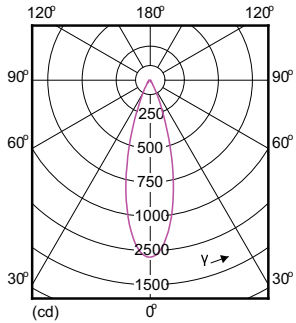

MASTER LEDspot ExpertColor LV

Dữ liệu phân bố ánh sáng