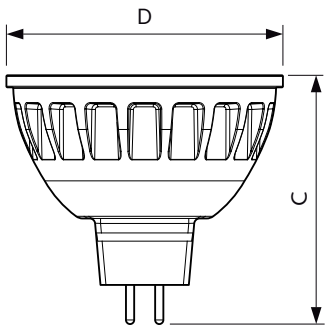

MASTER LEDspot ExpertColor LV

Controls and Dimming	
Dimmable	Yes
Approval and Application	
Energy-saving product	Yes
Suitable for accent lighting	Yes
Product Data	
Full product code	871869657185900
Order product name	MASTER LED ExpertColor LED MR16 ExpertColor 7.2-50W 930 36D

EAN/UPC – product	8718696571859
Order code	929001242608
Local Code	MEC480LMR1636D
Numerator – quantity per pack	1
Numerator – packs per outer box	10
Material no. (12NC)	929001242608
Net weight (piece)	0.034 kg

Dimensional drawing

MR16 12V 7.2-50W 420lm 36D 3000K GU5.3 D

Product	D	C
MASTER LED ExpertColor LED MR16 ExpertColor 7.2-50W 930 36D	51 mm	46 mm