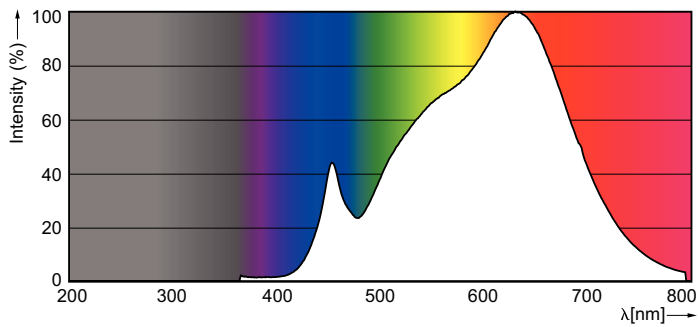

Photometric data

MAS LED ExpertColor 7.2-50W MR16 GU5.3 930 36D