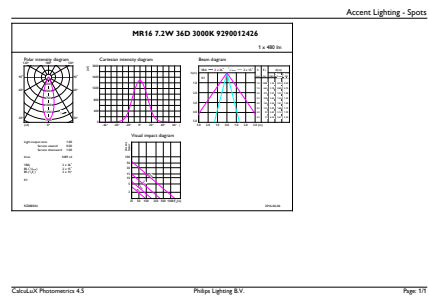

Product data

General Information	
Cap base	GU5.3 [GU5.3]
Nominal lifetime (nom.)	40000 h
Switching cycle	50000X
Technical type	7.2-50W
Light Technical	
Colour Code	930 [CCT of 3,000 K]
Technical Beam Angle (Nom)	36 °
Lamp Luminous Flux 25°C EL (Nom)	480 lm
Lamp Luminous Flux (Nom)	480 lm
Luminous intensity (nom.)	1450 cd
Colour Designation	White (WH)
Rated beam angle	36 °
Colour Temperature, horizontal (Nom)	3000 K
Lamp Luminous Efficacy EM (Nom)	66.67 lm/W

EAN/UPC – product	8718696571859
Order code	929001242608
Local Code	MEC480LMR1636D
Numerator – quantity per pack	1
Numerator – packs per outer box	10
Material no. (12NC)	929001242608
Net weight (piece)	0.034 kg

Dimensional drawing

MR16 12V 7.2-50W 420lm 36D 3000K GU5.3 D

Product	D	C
MASTER LED ExpertColor LED MR16 ExpertColor 7.2-50W 930 36D	51 mm	46 mm

Photometric data

MAS LED ExpertColor 7.2-50W MR16 GU5.3 930 36D