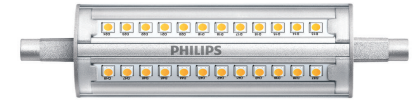

PHILIPS

Eco passport

CorePro LED linear R7S 118mm 14-100W 840 D CorePro LEDlinear MV

CorePro R7S is a retrofit replacement for traditional double-ended linear R7S lamps. Its 'light all around' design delivers light that is just like a halogen lamp. Within the range, you can choose dimmable products which have deep a dimming function that enables a cosy ambience when using a dimmable fixture.

Our Eco passport

Energy

- Dimmable: Yes
- Energy efficiency label (EEL): A++
- Luminous efficacy (rated) (nom.): 128.57 lm/W
- Power (Rated) (Nom): 14 W

Circularity

- Nominal lifetime (nom.): 15000 h

Packaging