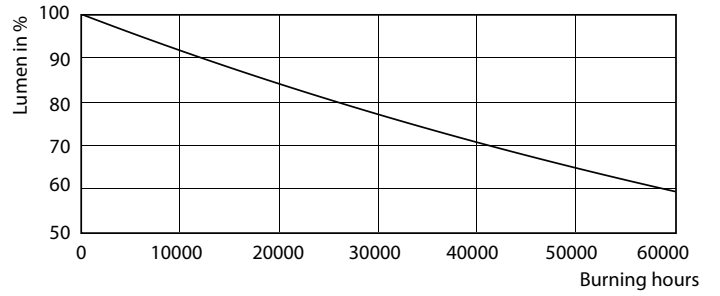

LED AR111

Lifetime

Life Expectancy Diagram - 12AR111/LED/927/S8 DIM 12V FB 1PK 6/1

Lumen Maintenance Diagram - 12AR111/LED/927/S8 DIM 12V FB 1PK 6/1