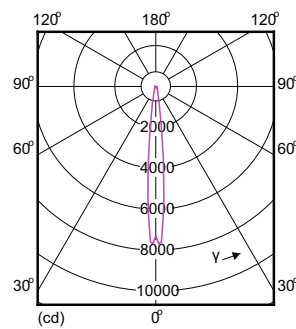

Product data

General Information	
Cap-Base	G53 [G53]
Nominal lifetime	40,000 hour(s)
Switching Cycle	50,000
Lighting Technology	LED
EU RoHS compliant	Yes
Light Technical	
Color Code	927
Beam Angle (Nom)	8 degree(s)
Luminous Flux	600 lm
Luminous Intensity (Nom)	7,800 cd
Color Designation	Warm White (WW)
Correlated Color Temperature (Nom)	2700 K
Luminous Efficacy (rated) (Nom)	50.00 lm/W
Color Consistency	<6
Color rendering index (CRI)	90
LLMF At End Of Nominal Lifetime (Nom)	70 %
Luminous Flux in 90° Cone (Rated)	600 lm
Operating and Electrical	
Line Frequency	- Hz
Input Frequency	- Hz
Power Consumption	11 W

Lamp Current (Nom)	1,300 mA
Wattage Equivalent	50 W
Starting Time (Nom)	0.5 s
Warm-up time to 60% light	0.5 s
Power Factor (Fraction)	0.7
Voltage (Nom)	12 V
Temperature	
T-Case Maximum (Nom)	149 °F
Controls and Dimming	
Dimmable	Yes
Mechanical and Housing	
Bulb Shape	AR111
Approval and Application	
Energy Saving Product	Yes
Suitable For Accent Lighting	Yes
Energy Consumption kWh/1000 h	- kWh
Product Data	
Order product name	12AR111/LED/927/S8 DIM 12V FB 1PK 6/1
Full product name	12AR111/LED/927/S8 DIM 12V FB 1PK 6/1

Product	D	C
12AR111/LED/927/S8 DIM 12V FB 1PK 6/1	4-3/8 inch	2-1/2 inch

Photometric data

General uniform lighting - 12AR111/LED/927/S8 DIM 12V FB 1PK 6/1

Light Distribution Diagram - 12AR111/LED/927/S8 DIM 12V FB 1PK 6/1