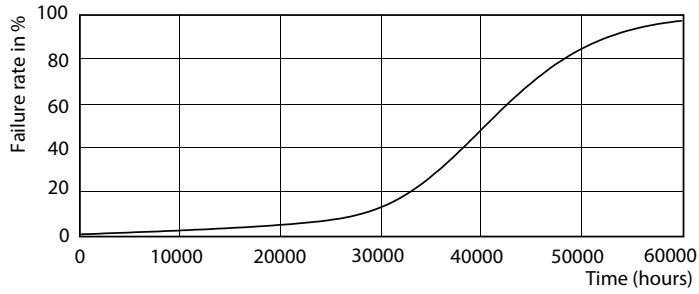

LED AR111

Lifetime

Life Expectancy Diagram - 12AR111/LED/927/S8 DIM 12V FB 1PK 6/1

Lumen Maintenance Diagram - 12AR111/LED/927/S8 DIM 12V FB 1PK 6/1