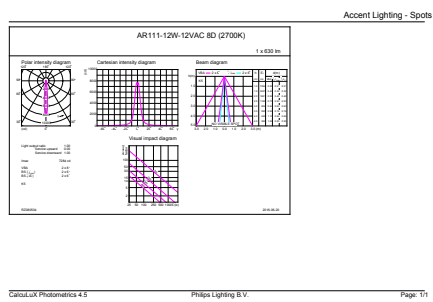

Product data

General Information	
Cap-Base	G53 [G53]
Nominal lifetime	40,000 hour(s)
Switching Cycle	50,000
Lighting Technology	LED
EU RoHS compliant	Yes
Light Technical	
Color Code	927
Beam Angle (Nom)	8 degree(s)
Luminous Flux	600 lm
Luminous Intensity (Nom)	7,800 cd
Color Designation	Warm White (WW)
Correlated Color Temperature (Nom)	2700 K
Luminous Efficacy (rated) (Nom)	50.00 lm/W
Color Consistency	<6
Color rendering index (CRI)	90
LLMF At End Of Nominal Lifetime (Nom)	70 %
Luminous Flux in 90° Cone (Rated)	600 lm
Operating and Electrical	
Line Frequency	- Hz
Input Frequency	- Hz
Power Consumption	11 W

Product	D	C
12AR111/LED/927/S8 DIM 12V FB 1PK 6/1	4-3/8 inch	2-1/2 inch

Photometric data

General uniform lighting - 12AR111/LED/927/S8 DIM 12V FB 1PK 6/1

Light Distribution Diagram - 12AR111/LED/927/S8 DIM 12V FB 1PK 6/1