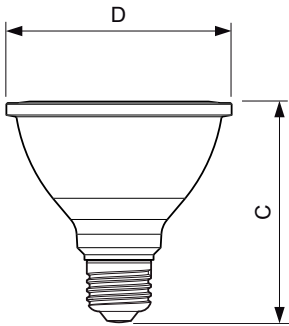

Product data

General Information	
Cap base	E27 [E27]
Nominal lifetime (nom.)	40000 h
Switching cycle	50000X
Technical type	8-75W
Light Technical	
Colour code	841 [CCT of 4100K (841)]
Beam Angle (Nom)	25 °
Light distribution	25D [Medium beam]
Luminous flux (nom.)	840 lm
Luminous flux (rated) (nom.)	840 lm
Luminous intensity (nom.)	2800 cd
Colour designation	Cool White (CW)
Rated beam angle	25 °
Correlated colour temperature (nom.)	4000 K
Luminous efficacy (rated) (nom.)	94 lm/W

EAN/UPC – product	8718696578070
Order code	57807000
Numerator – quantity per pack	1
Numerator – packs per outer box	6
Material no. (12NC)	929001244202
Net weight (piece)	0.202 kg

Dimensional drawing

PAR30S 230V 8W-75W 675lm 25D 4000K E27 D

Product	D	C
MASLEDspot D 8.5-75W 840CW PAR30S 25D	92 mm	93 mm

Photometric data

PAR30S 9.5W-90W /840 25D E27 D

MASTER LEDspot PAR