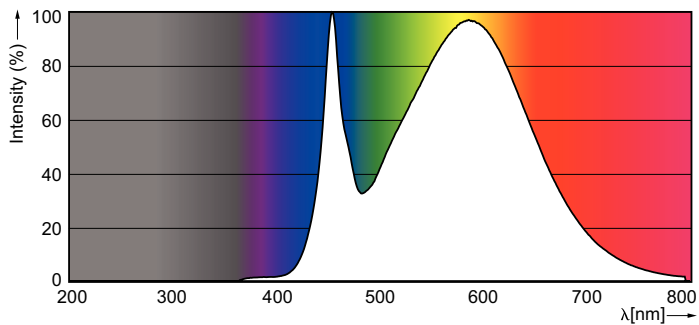

MASTER LEDspot PAR

Approval and Application

Energy efficiency label (EEL)	A+
Suitable for accent lighting	Yes
Energy Consumption kWh/1000 h	9 kWh

Product Data

Full product code	871869657807000
Order product name	MASLEDspot D 8.5-75W 840CW PAR30S 25D

EAN/UPC – product	8718696578070
Order code	57807000
Numerator – quantity per pack	1
Numerator – packs per outer box	6
Material no. (12NC)	929001244202
Net weight (piece)	0.202 kg

Dimensional drawing

Product	D	C
MASLEDspot D 8.5-75W 840CW PAR30S 25D	92 mm	93 mm

Photometric data