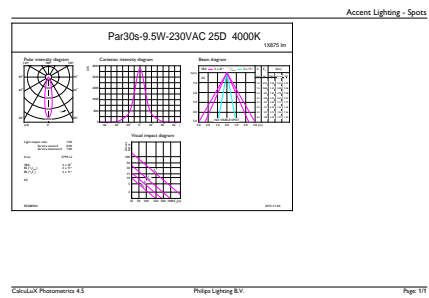

Product data

General Information	
Cap base	E27 [E27]
Nominal lifetime (nom.)	40000 h
Switching cycle	50000X
Technical type	8-75W
Light Technical	
Colour code	841 [CCT of 4100K (841)]
Beam Angle (Nom)	25 °
Light distribution	25D [Medium beam]
Luminous flux (nom.)	840 lm
Luminous flux (rated) (nom.)	840 lm
Luminous intensity (nom.)	2800 cd
Colour designation	Cool White (CW)
Rated beam angle	25 °
Correlated colour temperature (nom.)	4000 K
Luminous efficacy (rated) (nom.)	94 lm/W

EAN/UPC – product	8718696578070
Order code	57807000
Numerator – quantity per pack	1
Numerator – packs per outer box	6
Material no. (12NC)	929001244202
Net weight (piece)	0.202 kg

Dimensional drawing

PAR30S 230V 8W-75W 675lm 25D 4000K E27 D

Product	D	C
MASLEDspot D 8.5-75W 840CW PAR30S 25D	92 mm	93 mm

Photometric data

PAR30S 9.5W-90W /840 25D E27 D

MASTER LEDspot PAR