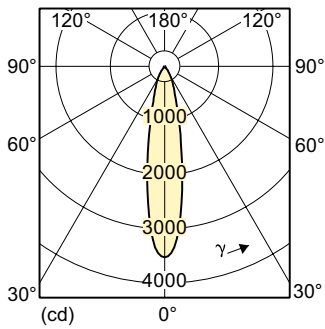

Product data

General Information	
Cap base	E27 [E27]
Nominal lifetime (nom.)	40000 h
Switching cycle	50000X
Technical type	8-75W
Light Technical	
Colour code	841 [CCT of 4100K (841)]
Beam Angle (Nom)	25 °
Light distribution	25D [Medium beam]
Luminous flux (nom.)	840 lm
Luminous flux (rated) (nom.)	840 lm
Luminous intensity (nom.)	2800 cd
Colour designation	Cool White (CW)
Rated beam angle	25 °
Correlated colour temperature (nom.)	4000 K
Luminous efficacy (rated) (nom.)	94 lm/W

Product	D	C
MASLEDspot D 8.5-75W 840CW PAR30S 25D	92 mm	93 mm

Photometric data

PAR30S 9.5W-90W /840 25D E27 D

MASTER LEDspot PAR