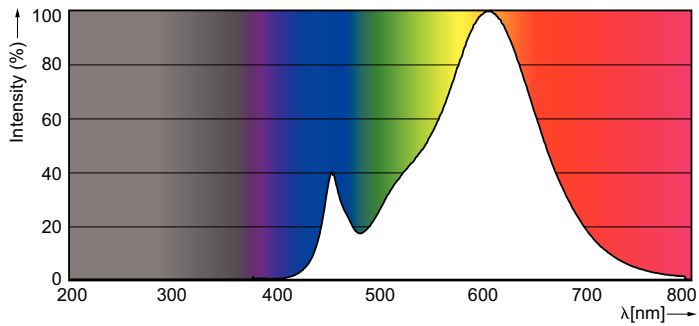

CorePro LEDcapsule LV

Product Data

Full product code	871869657819300
Order product name	CorePro LEDcapsuleLV 2-20W G4 827
EAN/UPC – product	8718696578193
Order code	57819300
Numerator – quantity per pack	1

Numerator – packs per outer box	12
Material no. (12NC)	929001244402
Net weight (piece)	0.012 kg

Dimensional drawing

Product	D	C
CorePro LEDcapsuleLV 2-20W G4 827	14.3 mm	45 mm

Photometric data

LED Lamps, CorePro LEDcapsuleLV 2-20W G4 827