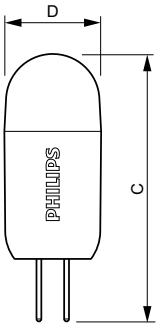

Product data

General Information	
Cap base	G4 [G4]
Nominal lifetime (nom.)	15000 h
Switching cycle	50000X
Technical type	2-20W
Light Technical	
Colour code	827 [CCT of 2,700 K]
Luminous flux (nom.)	200 lm
Luminous flux (rated) (nom.)	200 lm
Colour designation	Warm White (WW)
Correlated colour temperature (nom.)	2700 K
Luminous efficacy (rated) (nom.)	100.00 lm/W
Colour consistency	<6
Color rendering index (nom.)	80
LLMF at end of nominal lifetime (nom.)	70 %
Operating and Electrical	
Input frequency	50 to 60 Hz
Power (Rated) (Nom)	2 W

Lamp current (nom.)	290 mA
Wattage equivalent	20 W
Starting time (nom.)	0.5 s
Warm-up time to 60% light (nom.)	0.5 s
Power factor (nom.)	0.5
Voltage (Nom)	12 V
Temperature	
T-Case maximum (nom.)	80 °C
Controls and Dimming	
Dimmable	No
Approval and Application	
Energy efficiency label (EEL)	A++
Energy-saving product	Yes
Suitable for accent lighting	No
Energy Consumption kWh/1000 h	3 kWh

Numerator – packs per outer box	12
Material no. (12NC)	929001244402
Net weight (piece)	0.012 kg

Dimensional drawing

Capsule 12V 2W-20W 200lm 2700K G4 ND

Product	D	C
CorePro LEDcapsuleLV 2-20W G4 827	14.3 mm	45 mm