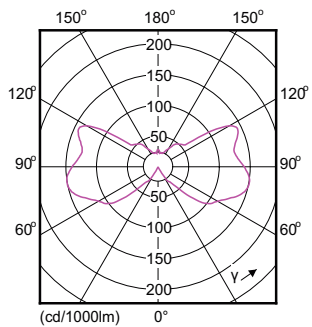

CorePro LEDcapsule LV

Product Data

Full product code	871869657819300
Order product name	CorePro LEDcapsuleLV 2-20W G4 827
EAN/UPC – product	8718696578193
Order code	57819300
Numerator – quantity per pack	1

Numerator – packs per outer box	12
Material no. (12NC)	929001244402
Net weight (piece)	0.012 kg

Dimensional drawing

Product	D	C
CorePro LEDcapsuleLV 2-20W G4 827	14.3 mm	45 mm

Photometric data