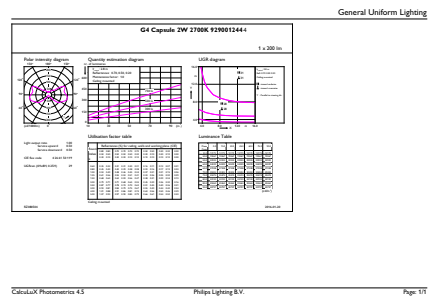

CorePro LEDcapsule LV

Product Data

Full product code	871869657819300
Order product name	CorePro LEDcapsuleLV 2-20W G4 827
EAN/UPC – product	8718696578193
Order code	57819300
Numerator – quantity per pack	1

Numerator – packs per outer box	12
Material no. (12NC)	929001244402
Net weight (piece)	0.012 kg

Dimensional drawing

Product	D	C
CorePro LEDcapsuleLV 2-20W G4 827	14.3 mm	45 mm

Photometric data

LED Lamps, CorePro LEDcapsuleLV 2-20W G4 827