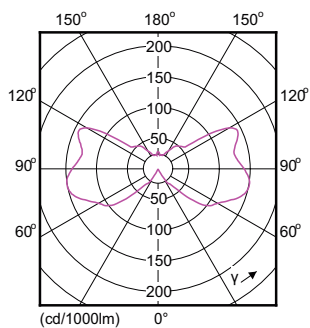

CorePro LEDcapsule LV

Energy Consumption kWh/1000 h	3 kWh
Product Data	
Full product code	871869657819300
Order product name	CorePro LEDcapsuleLV 2-20W G4 827
EAN/UPC – product	8718696578193
Order code	57819300

Numerator – quantity per pack	1
Numerator – packs per outer box	12
Material no. (12NC)	929001244402
Net weight (piece)	0.012 kg

Dimensional drawing

Product	D	C
CorePro LEDcapsuleLV 2-20W G4 827	14.3 mm	45 mm

Photometric data