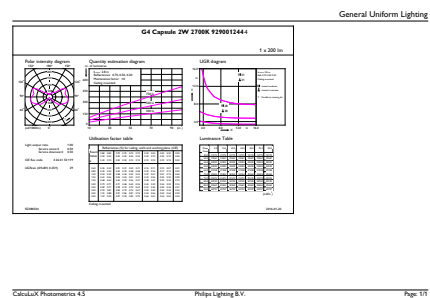

Photometric data

LED Lamps, CorePro LEDcapsuleLV 2-20W G4 827