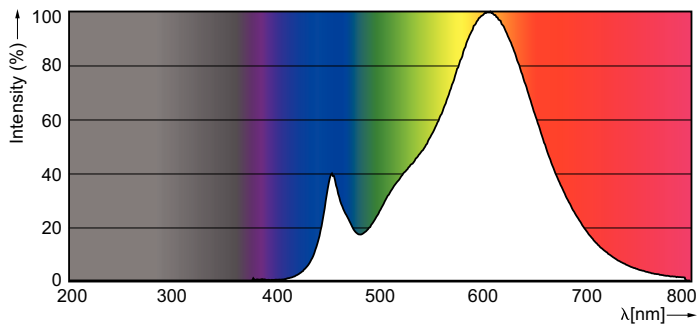

Photometric data

LED Lamps, CorePro LEDcapsuleLV 2-20W G4 827