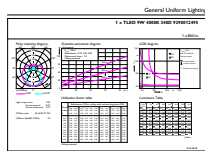

Photometric data