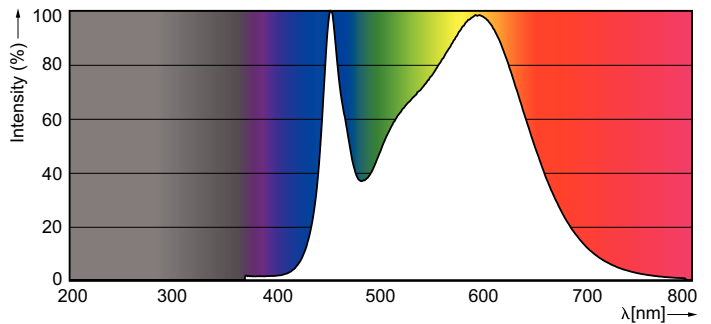

MAS LED ExpertColor 7.2-50W MR16 GU5.3 930 36D