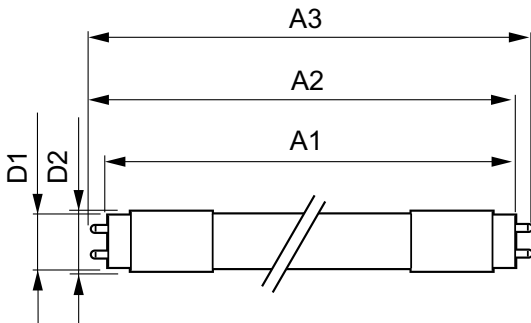

CorePro LEDtube InstantFit HF

Approval marks	CE marking RoHS compliance KEMA Keur certificate
Energy Consumption kWh/1000 h	12 kWh
Product Data	
Full product code	871869665217600
Order product name	CorePro LEDtube HF 600mm 9W840 T8 G
EAN/UPC – product	8718696652176

Order code	65217600
Numerator – quantity per pack	1
Numerator – packs per outer box	10
Material no. (12NC)	929001249502
Net weight (piece)	0.160 kg

Dimensional drawing

CorePro LEDtube HF 600mm 9W840 T8 G

Product	D1	D2	A1	A2	A3
CorePro LEDtube HF 600mm 9W840 T8 G	27.9 mm	28 mm	589.8 mm	595.7 mm	604 mm

Photometric data