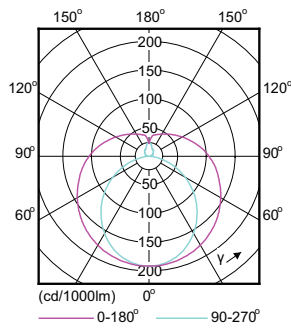

CorePro LEDtube InstantFit HF

Approval marks	CE marking RoHS compliance KEMA Keur certificate
Energy Consumption kWh/1000 h	12 kWh
Product Data	
Full product code	871869665217600
Order product name	CorePro LEDtube HF 600mm 9W840 T8 G
EAN/UPC – product	8718696652176

Order code	65217600
Numerator – quantity per pack	1
Numerator – packs per outer box	10
Material no. (12NC)	929001249502
Net weight (piece)	0.160 kg

Dimensional drawing

Product	D1	D2	A1	A2	A3
CorePro LEDtube HF 600mm 9W840 T8 G	27.9 mm	28 mm	589.8 mm	595.7 mm	604 mm

Photometric data