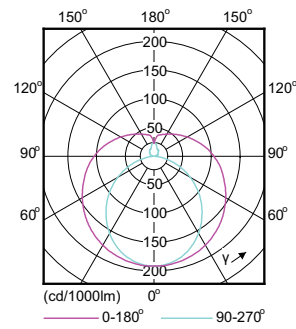

MAS LED ExpertColor 7.2-50W MR16 GU5.3 930 36D