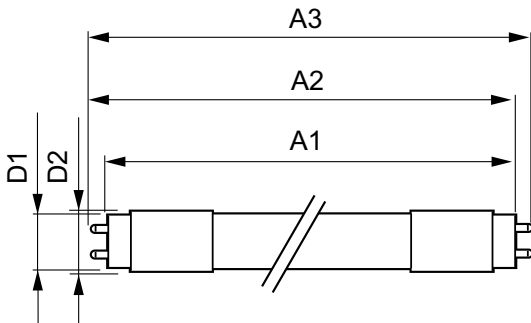

CorePro LEDtube InstantFit HF

Approval Marks	TUV CE marking RoHS compliance KEMA Keur certificate
Energy Consumption kWh/1000 h	12 kWh
Product Data	
Full product code	871869665217600
Order product name	CorePro LEDtube HF 600mm 9W840 T8 G
EAN/UPC - Product	8718696652176

Order code	929001249502
Numerator - Quantity Per Pack	1
Numerator - Packs per outer box	10
Material Nr. (12NC)	929001249502
Net Weight (Piece)	0.160 kg

Dimensional drawing

CorePro LEDtube HF 600mm 9W840 T8 G

Product	D1	D2	A1	A2	A3
CorePro LEDtube HF 600mm 9W840 T8 G	27.9 mm	28 mm	589.8 mm	595.7 mm	604 mm

Photometric data