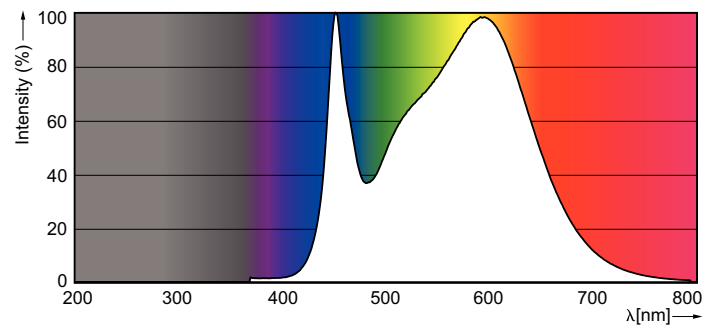

CorePro LEDtube InstantFit HF

Approval Marks	TUV CE marking RoHS compliance KEMA Keur certificate
Energy Consumption kWh/1000 h	12 kWh
Product Data	
Full product code	871869665217600
Order product name	CorePro LEDtube HF 600mm 9W840 T8 G
EAN/UPC - Product	8718696652176

Order code	929001249502
Numerator - Quantity Per Pack	1
Numerator - Packs per outer box	10
Material Nr. (12NC)	929001249502
Net Weight (Piece)	0.160 kg

Dimensional drawing

Product	D1	D2	A1	A2	A3
CorePro LEDtube HF 600mm 9W840 T8 G	27.9 mm	28 mm	589.8 mm	595.7 mm	604 mm

Photometric data

MAS LED ExpertColor 7.2-50W MR16 GU5.3 930 36D