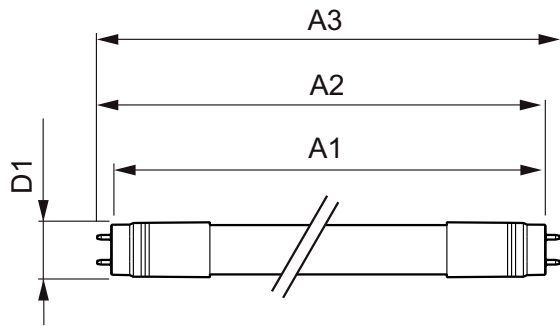

Mechanical and Housing

Product length	1500 mm
----------------	---------

Approval and Application

Energy efficiency label (EEL)	A+
Energy-saving product	Yes
Suitable for accent lighting	No
Approval marks	CE marking RoHS compliance KEMA Keur certificate
Energy Consumption kWh/1000 h	25 kWh

Dimensional drawing

TLED 20W-58W 2000lm 240D 4000K G13 ND

Product	D	A1	A2	A3
CorePro LEDtube HF 1500mm 20W840 T8 G	27.9 mm	1500 mm	1505.9 mm	1514.2 mm

Photometric data

CorePro LEDtube InstantFit HF

Photometric data