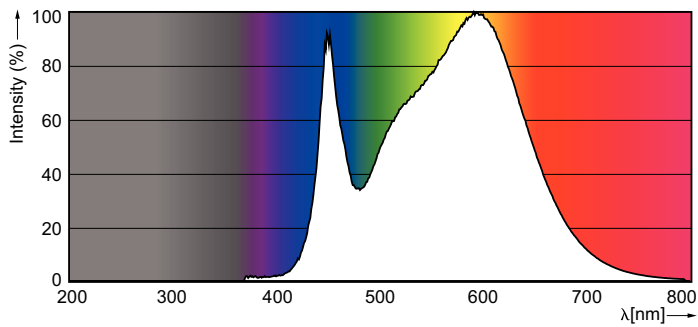

Photometric data