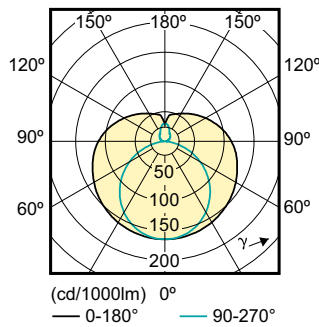

Product data

General Information	
Cap base	G13 [Medium Bi-Pin Fluorescent]
Nominal lifetime (nom.)	30000 h
Switching cycle	50000X
B50L70	30000 h

Light Technical	
Colour code	840 [CCT of 4,000 K]
Beam Angle (Nom)	240 °
Luminous flux (nom.)	2000 lm
Luminous flux (rated) (nom.)	2000 lm
Colour designation	Cool White (CW)
Rated beam angle	240 °
Correlated colour temperature (nom.)	4000 K
Luminous efficacy (rated) (nom.)	100 lm/W
Colour consistency	<6
Color rendering index (nom.)	83
LLMF at end of nominal lifetime (nom.)	70 %

Dimensional drawing

TLED 20W-58W 2000lm 240D 4000K G13 ND

Product	D	A1	A2	A3
CorePro LEDtube HF 1500mm 20W840 T8 G	27.9 mm	1500 mm	1505.9 mm	1514.2 mm

Photometric data

CorePro LEDtube InstantFit HF

Photometric data