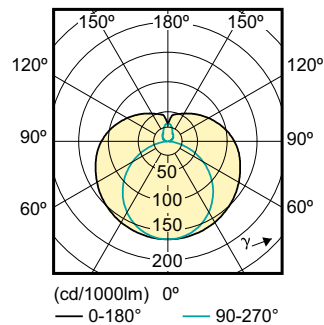

Product data

General Information	
Cap base	G13 [Medium Bi-Pin Fluorescent]
Nominal lifetime (nom.)	30000 h
Switching cycle	50000X
B50L70	30000 h

Light Technical	
Colour code	865 [CCT of 6,500 K]
Beam Angle (Nom)	240 °
Luminous flux (nom.)	2000 lm
Luminous flux (rated) (nom.)	2000 lm
Colour designation	Cool Daylight
Rated beam angle	240 °
Correlated colour temperature (nom.)	6500 K
Luminous efficacy (rated) (nom.)	100 lm/W
Colour consistency	<6
Color rendering index (nom.)	83
LLMF at end of nominal lifetime (nom.)	70 %

Dimensional drawing

TLED 20W-58W 2000lm 240D 6500K G13 ND

Product	D	A1	A2	A3
CorePro LEDtube HF 1500mm 20W865 T8 G	27.9 mm	1500 mm	1505.9 mm	1514.2 mm

Photometric data

CorePro LEDtube InstantFit HF

Photometric data