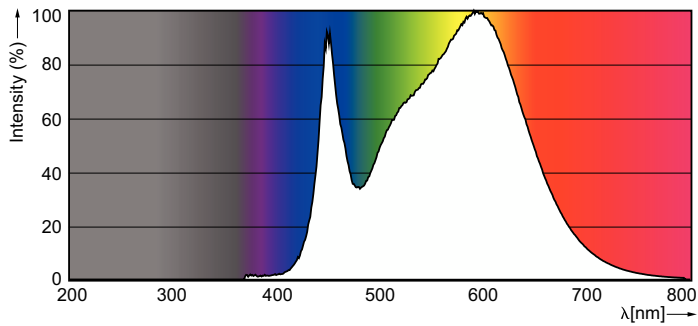

Photometric data

Spectral Power Distribution Colour - CorePro LEDtube HF 1500mm 20W865 T8 G