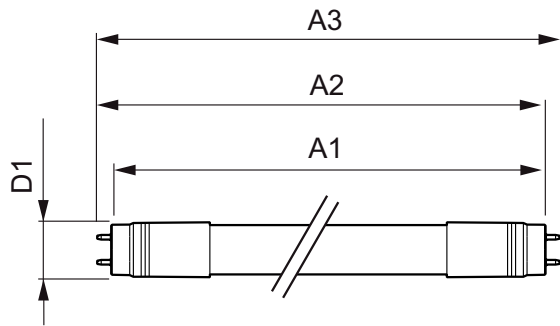

CorePro LEDtube InstantFit HF

Controls and Dimming

Dimmable	No

Mechanical and Housing

Product length	1500 mm

Approval and Application

Energy efficiency label (EEL)	A+
Energy-saving product	Yes
Suitable for accent lighting	No
Approval marks	CE marking RoHS compliance KEMA Keur certificate
Energy Consumption kWh/1000 h	25 kWh

Product Data

Full product code	871869659205200
Order product name	CorePro LEDtube HF 1500mm 20W865 T8 G
EAN/UPC – product	8718696592052
Order code	59205200
Numerator – quantity per pack	1
Numerator – packs per outer box	10
Material no. (12NC)	929001249802
Net weight (piece)	0.270 kg

Dimensional drawing