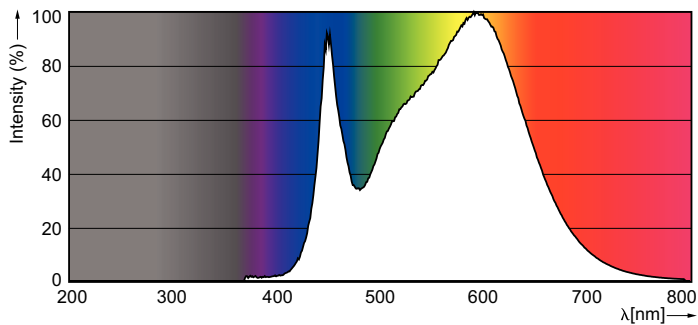

Photometric data