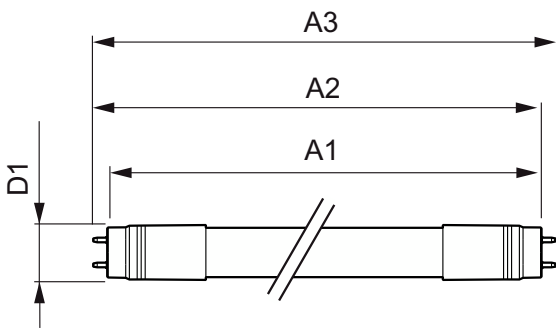

Dimensional drawing

Product	D	A1	A2	A3
CorePro LEDtube HF 1500mm 20W865 T8 G	27.9 mm	1,500 mm	1,505.9 mm	1,514.2 mm

Photometric data

Spectral Power Distribution Colour - CorePro LEDtube HF 1500mm 20W865 T8 G