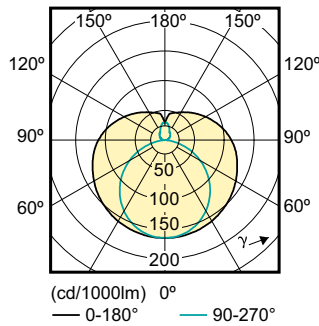

Dimensional drawing

Product	D	A1	A2	A3
CorePro LEDtube HF 1500mm 20W865 T8 G	27.9 mm	1,500 mm	1,505.9 mm	1,514.2 mm

Photometric data

Spectral Power Distribution Colour - CorePro LEDtube HF 1500mm 20W865 T8 G